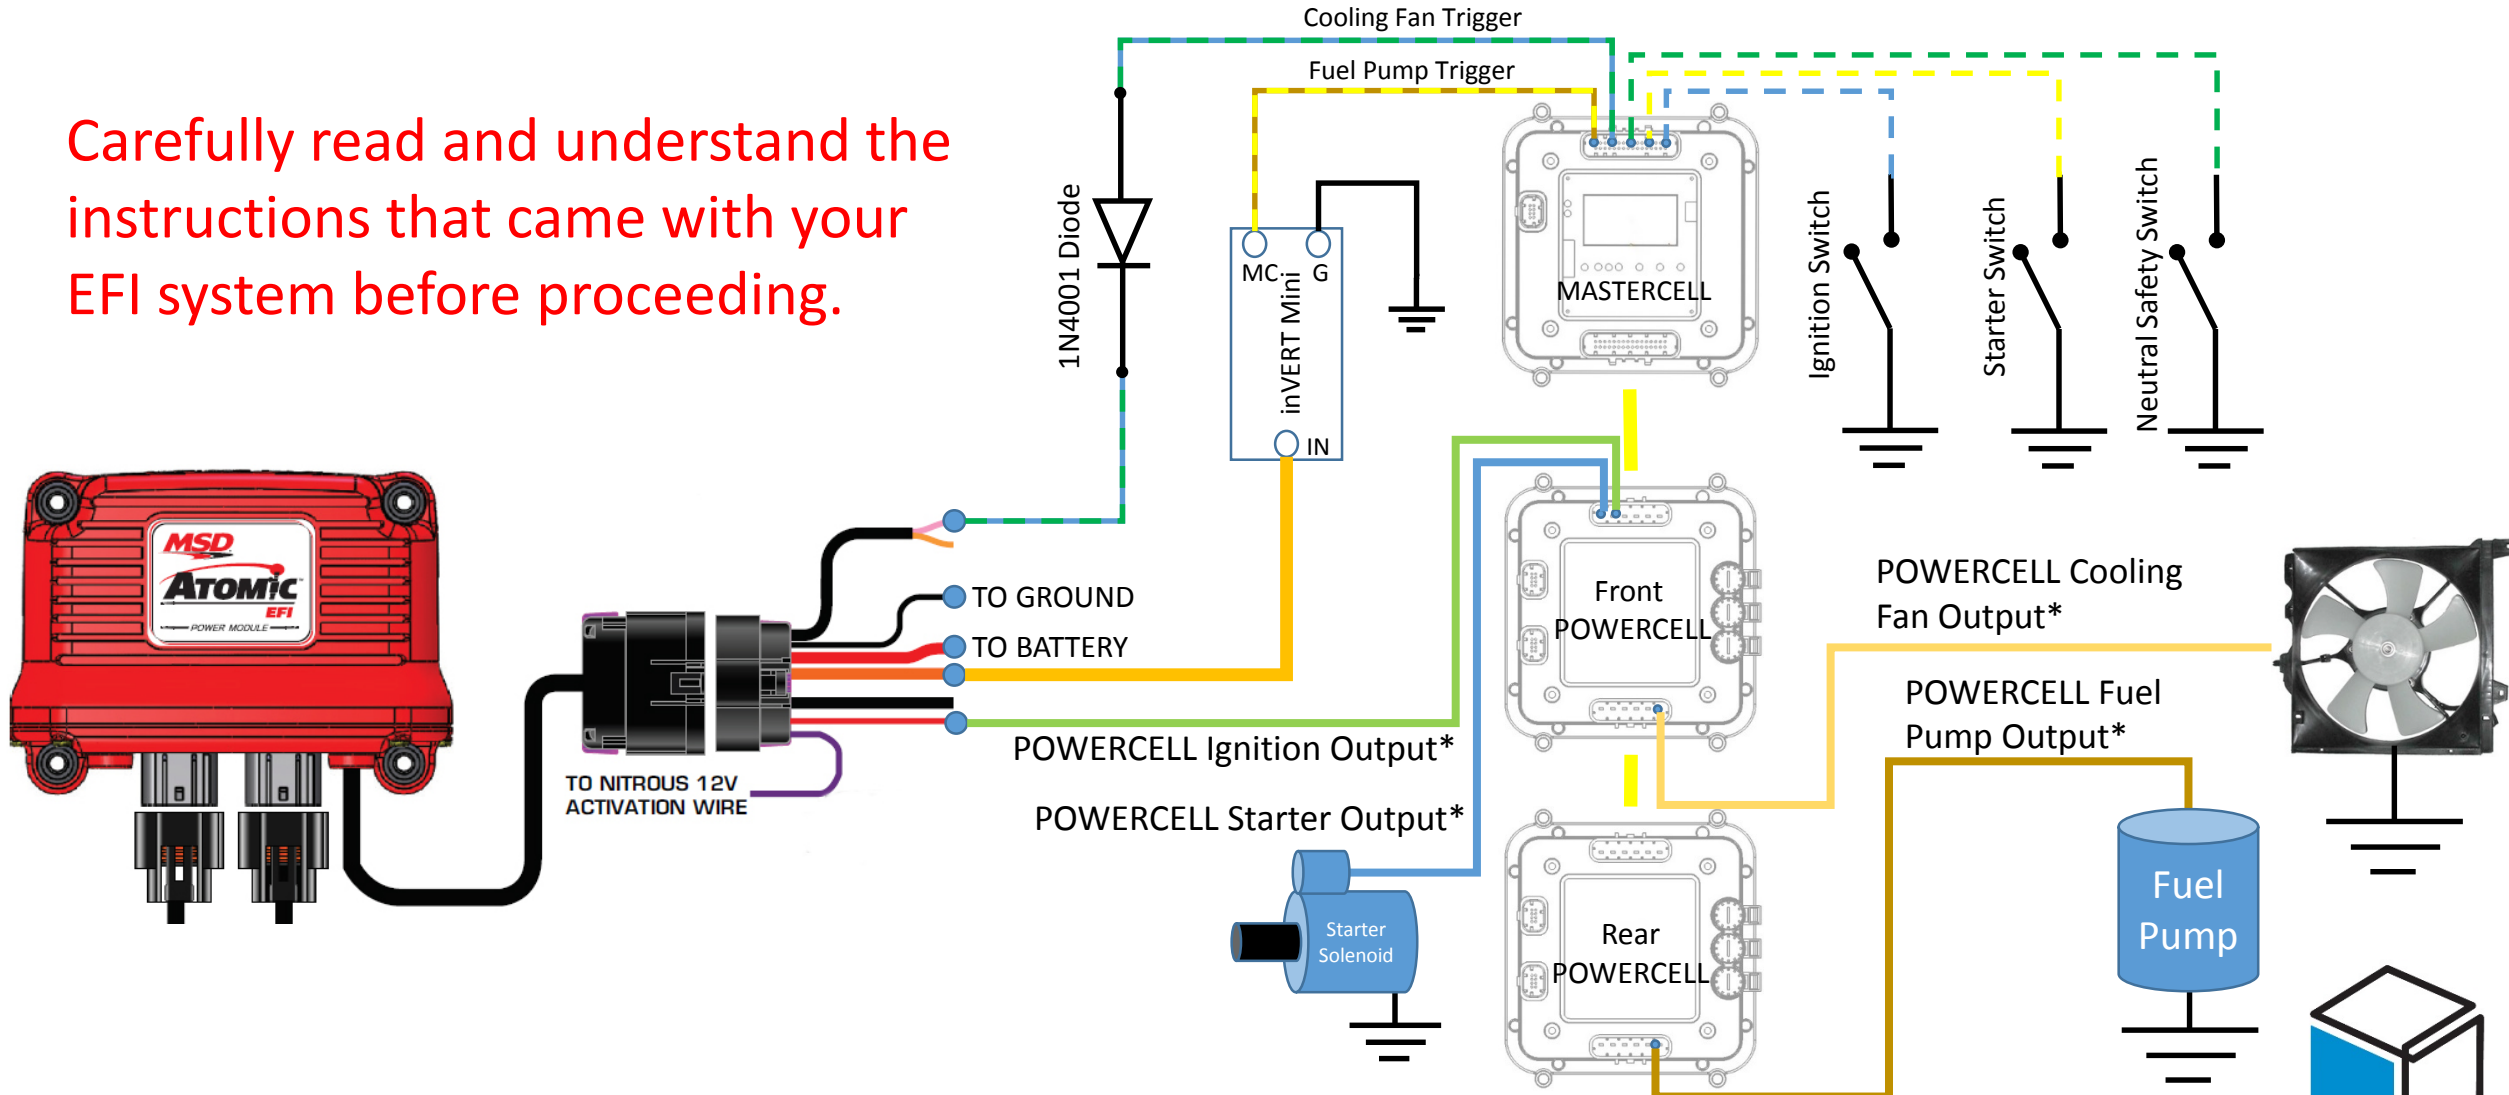

INFINITYBOX INTELLIGENT WIRING Wiring the MSD Atomic EFI Power Module

Carefully read and understand the instructions that came with your EFI system before proceeding.

*NOTE: Infitwire wire Colors & Connector Positions will vary for different kits. See the Configuration Sheet that came with your kit for exact wire colors and locations.