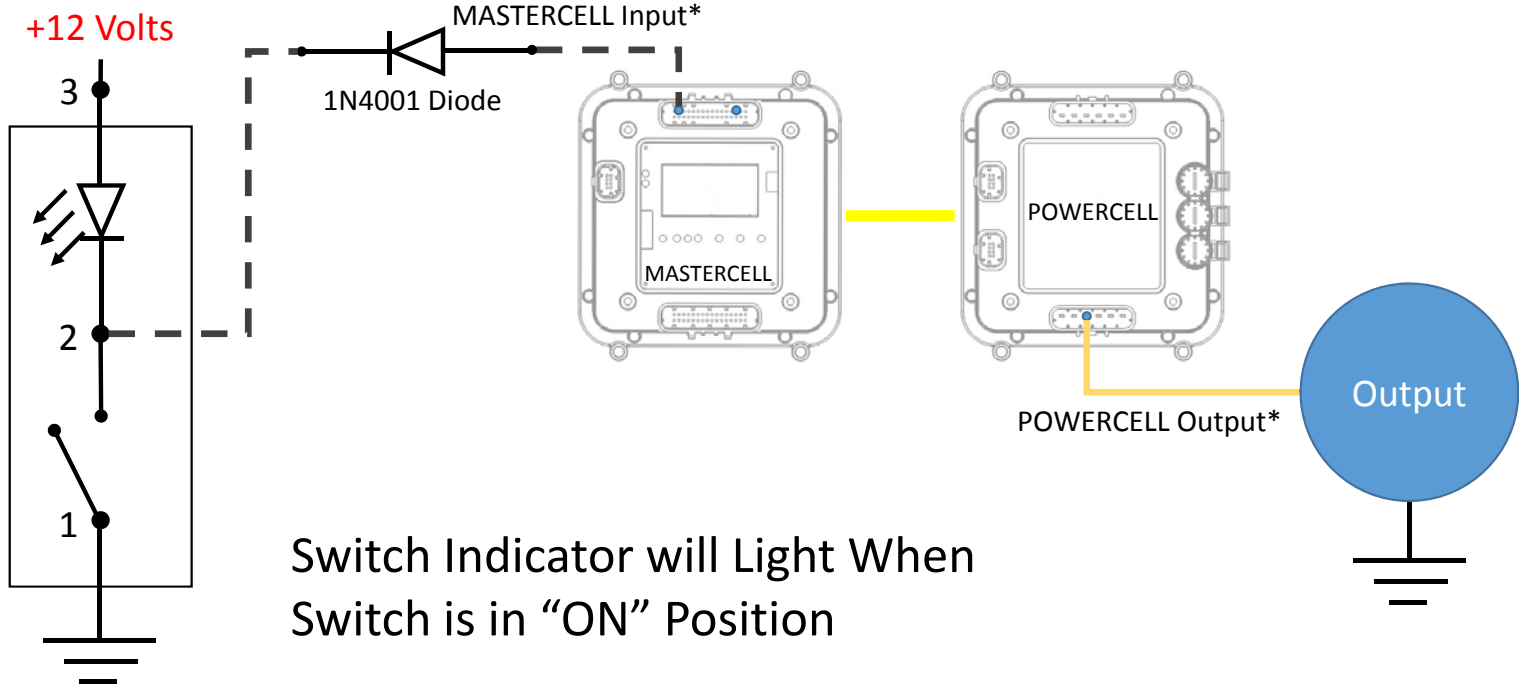

# INFINITYBOX Wiring 3-Terminal Switch w/Indicator

INTELLIGENT WIRING

Switch Indicator will Light When Switch is in "ON" Position

\*NOTE: Infitwire wire Colors & Connector Positions will vary for different kits. See the Configuration Sheet that came with your kit for exact wire colors and locations.  
\*\*NOTE: MASTERCELL inputs must be ground switched. Applying 12-volts directly to an input will damage the MASTERCELL and void the warranty.