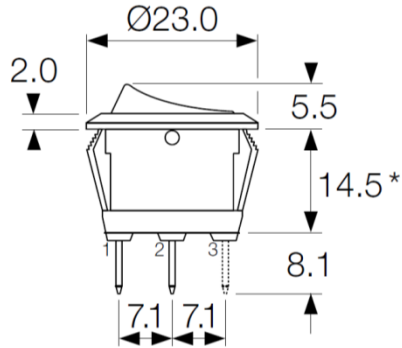

# INFINITYBOX Wiring 3-Terminal Switch w/Indicator

INTELLIGENT WIRING

Switch Indicator will Light When Switch is in "ON" Position

\*NOTE: Infitwire wire Colors & Connector Positions will vary for different kits. See the Configuration Sheet that came with your kit for exact wire colors and locations.  
\*\*NOTE: MASTERCELL inputs must be ground switched. Applying 12-volts directly to an input will damage the MASTERCELL and void the warranty.