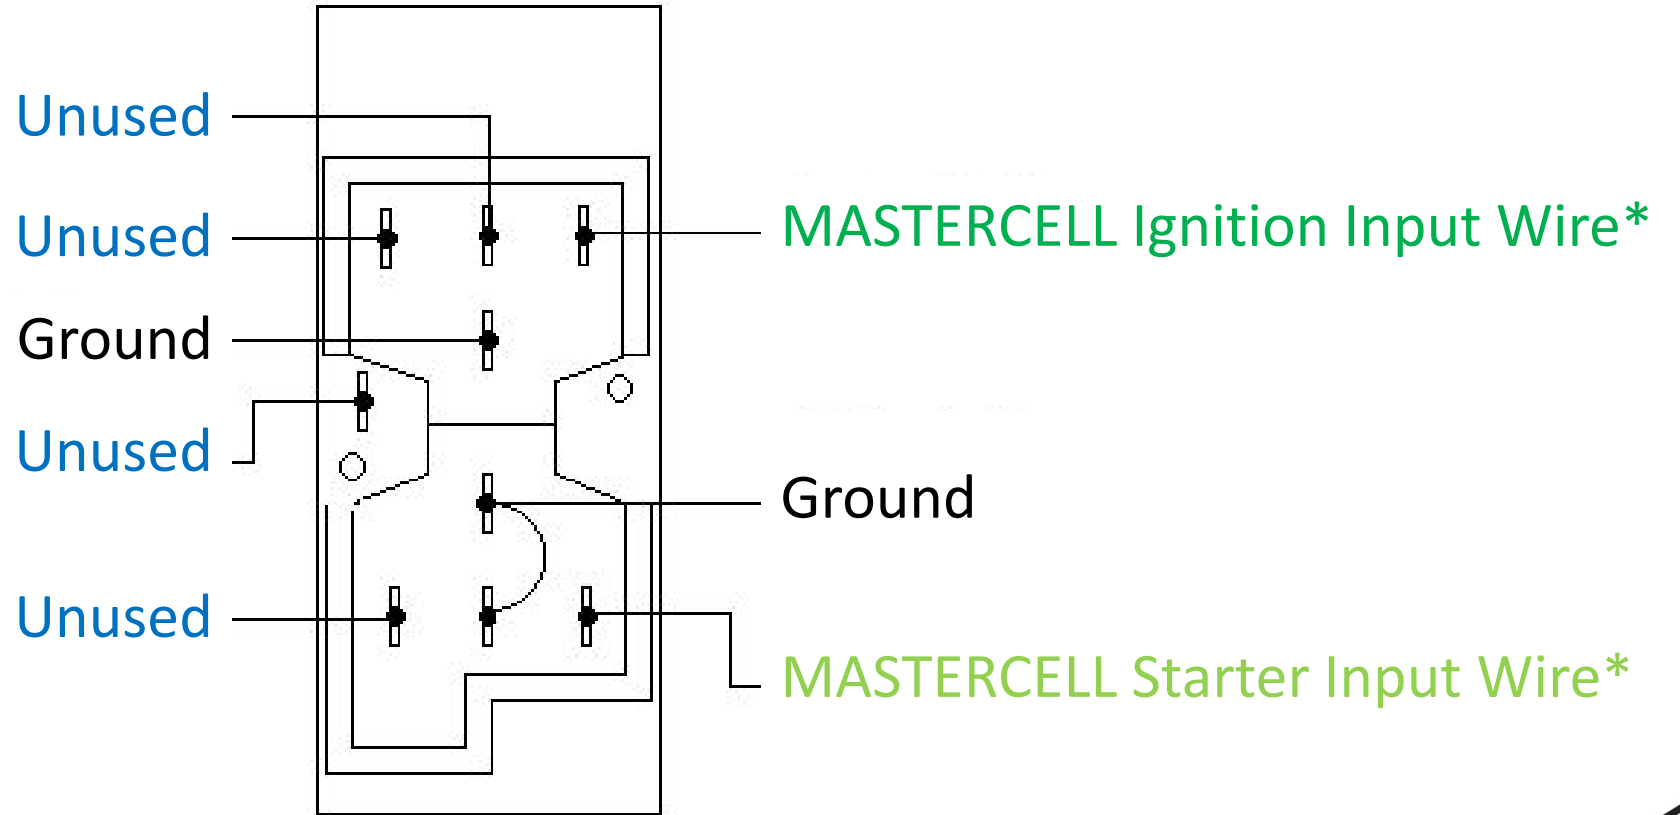

# GM Ignition Switch Wiring

GM Ignition Switch (on the column)

This is a mid to late 70's GM switch wiring diagram.

\*Check your configuration sheet for specific MASTERCELL input wire colors.