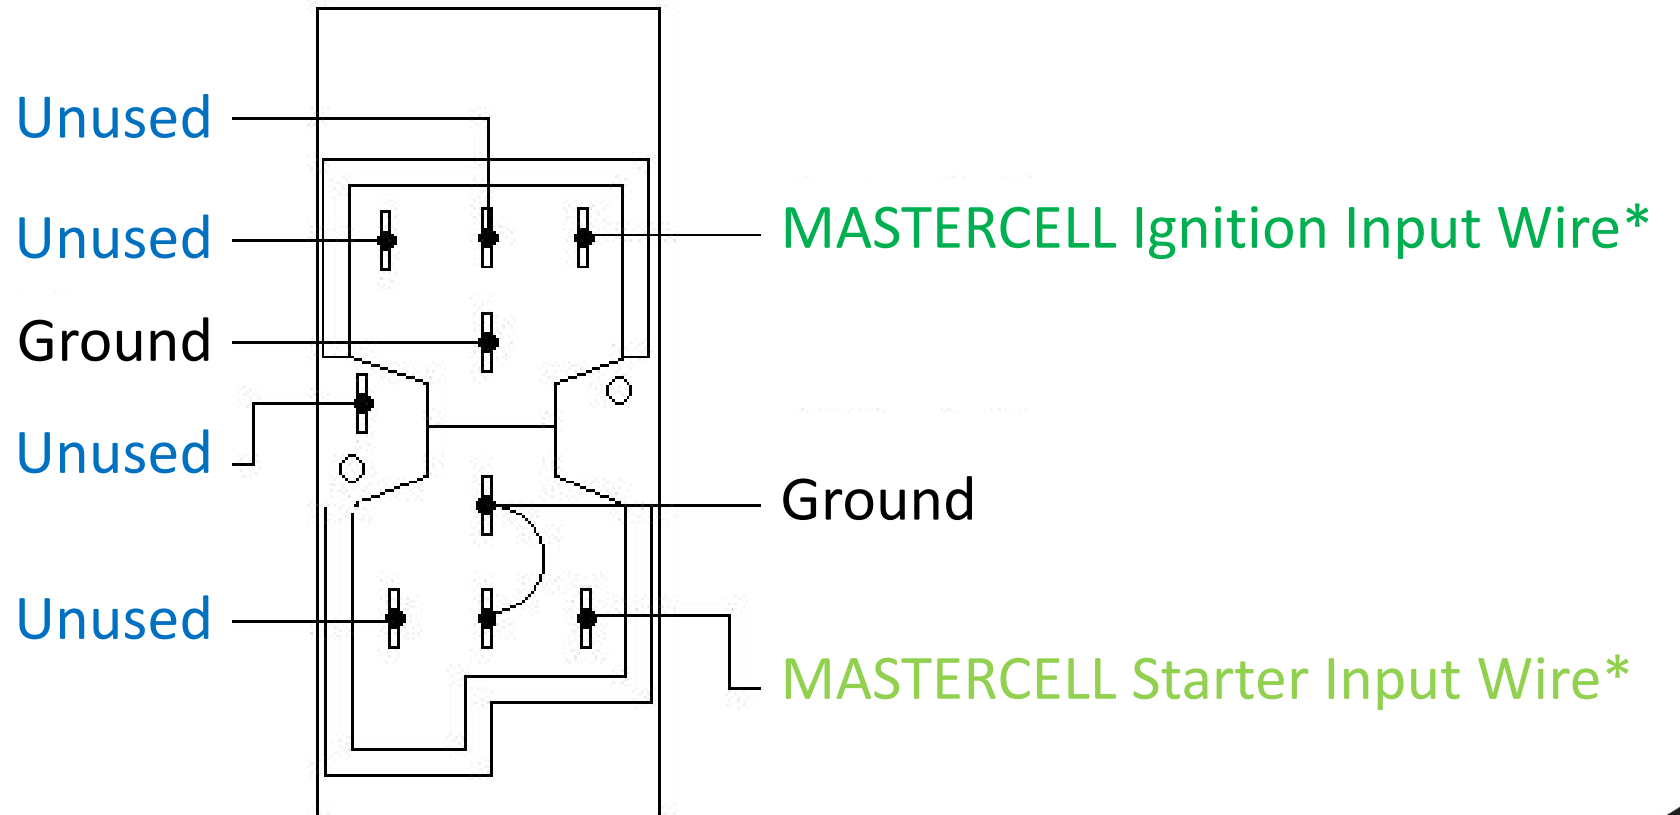

GM Ignition Switch Wiring

GM Ignition Switch (on the column)

1969-94 Chevrolet / Pontiac Ignition Switch

*Check your configuration sheet for specific MASTERCELL input wire colors.