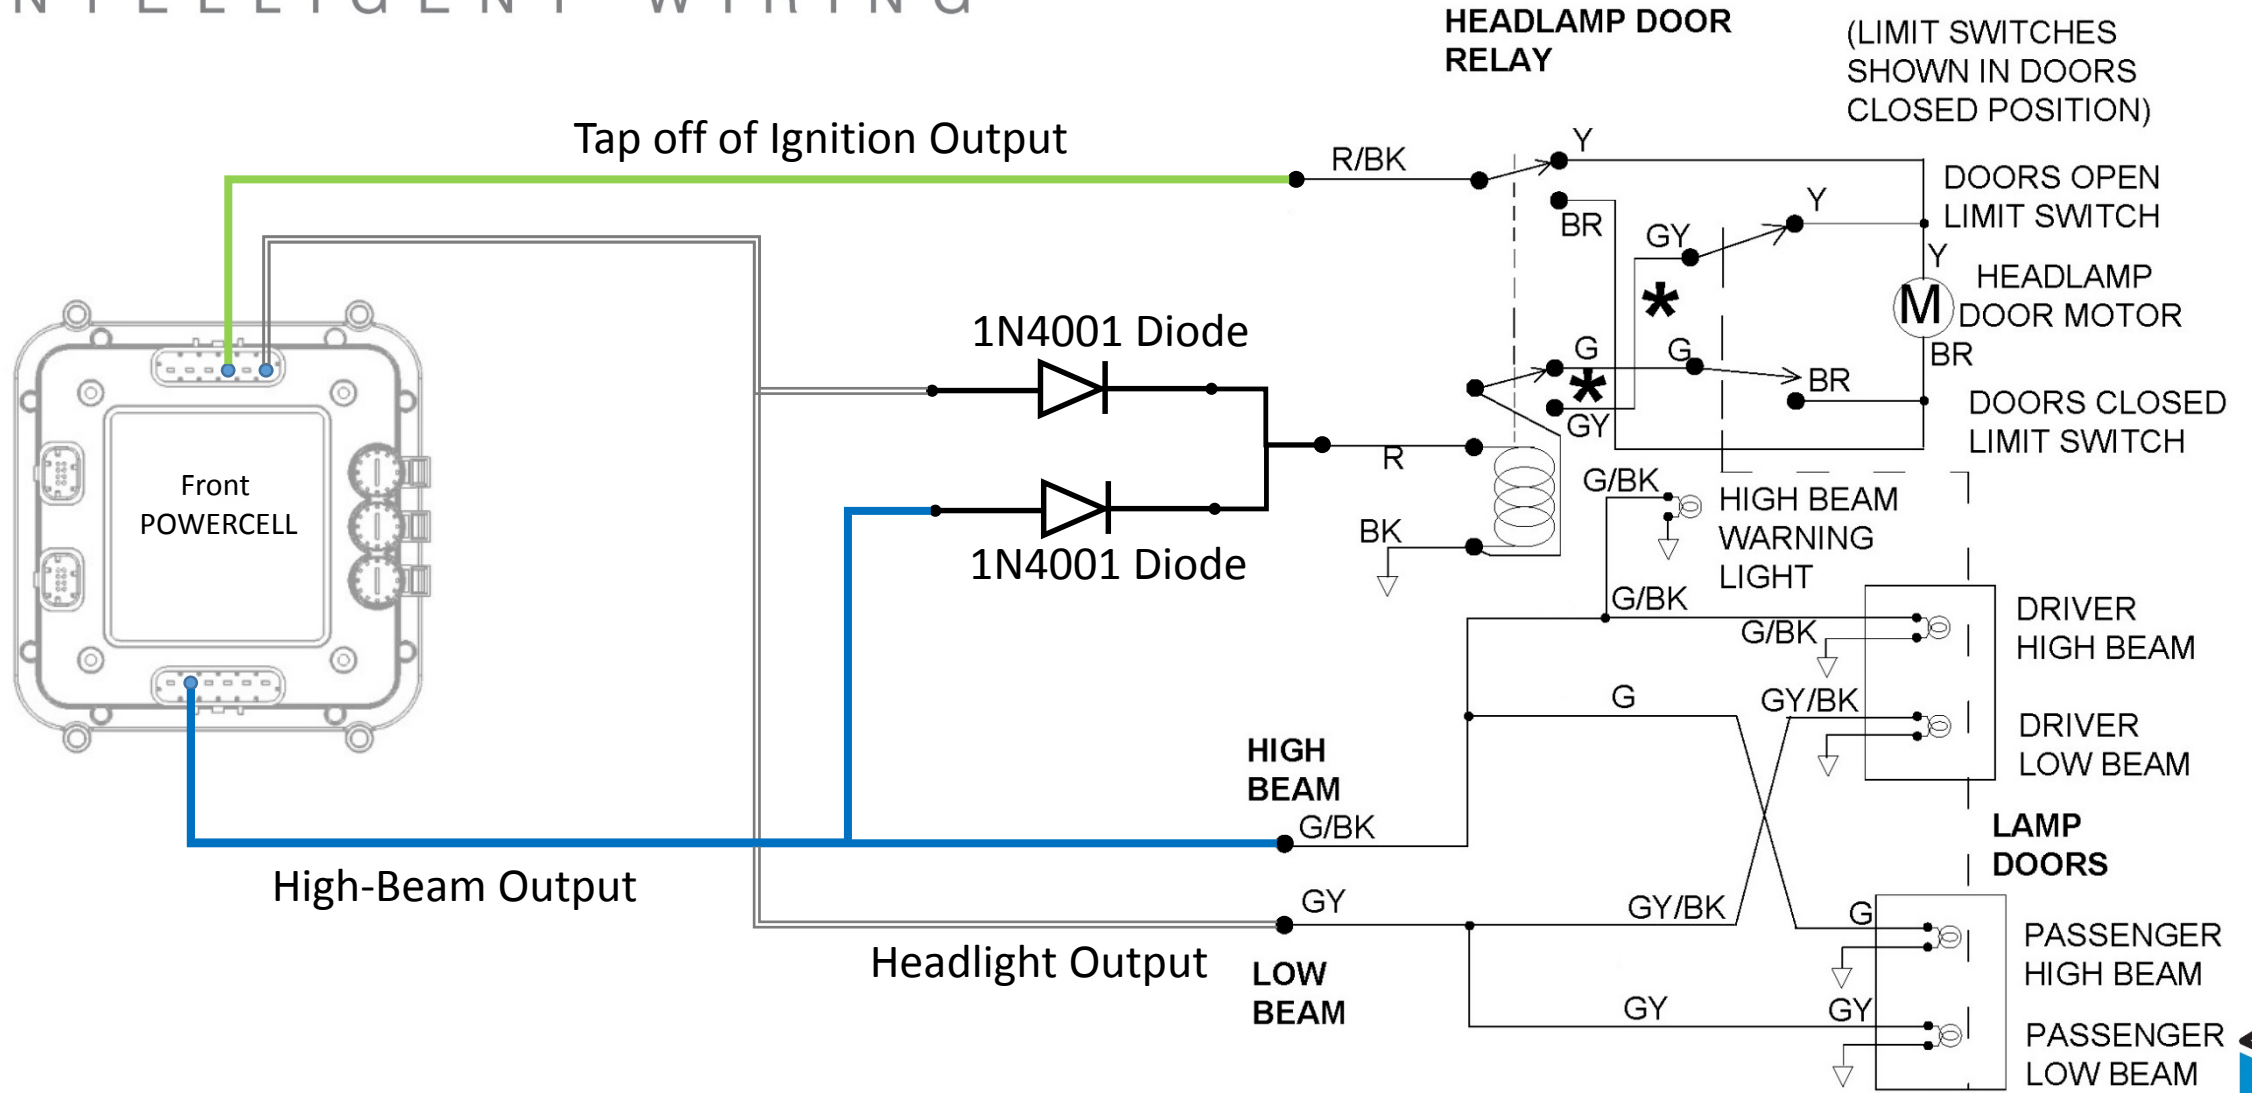

Pantera Headlight Motor Wiring

*NOTE: Infitwire wire Colors & Connector Positions will vary for different kits. See the Configuration Sheet that came with your kit for exact wire colors and locations.