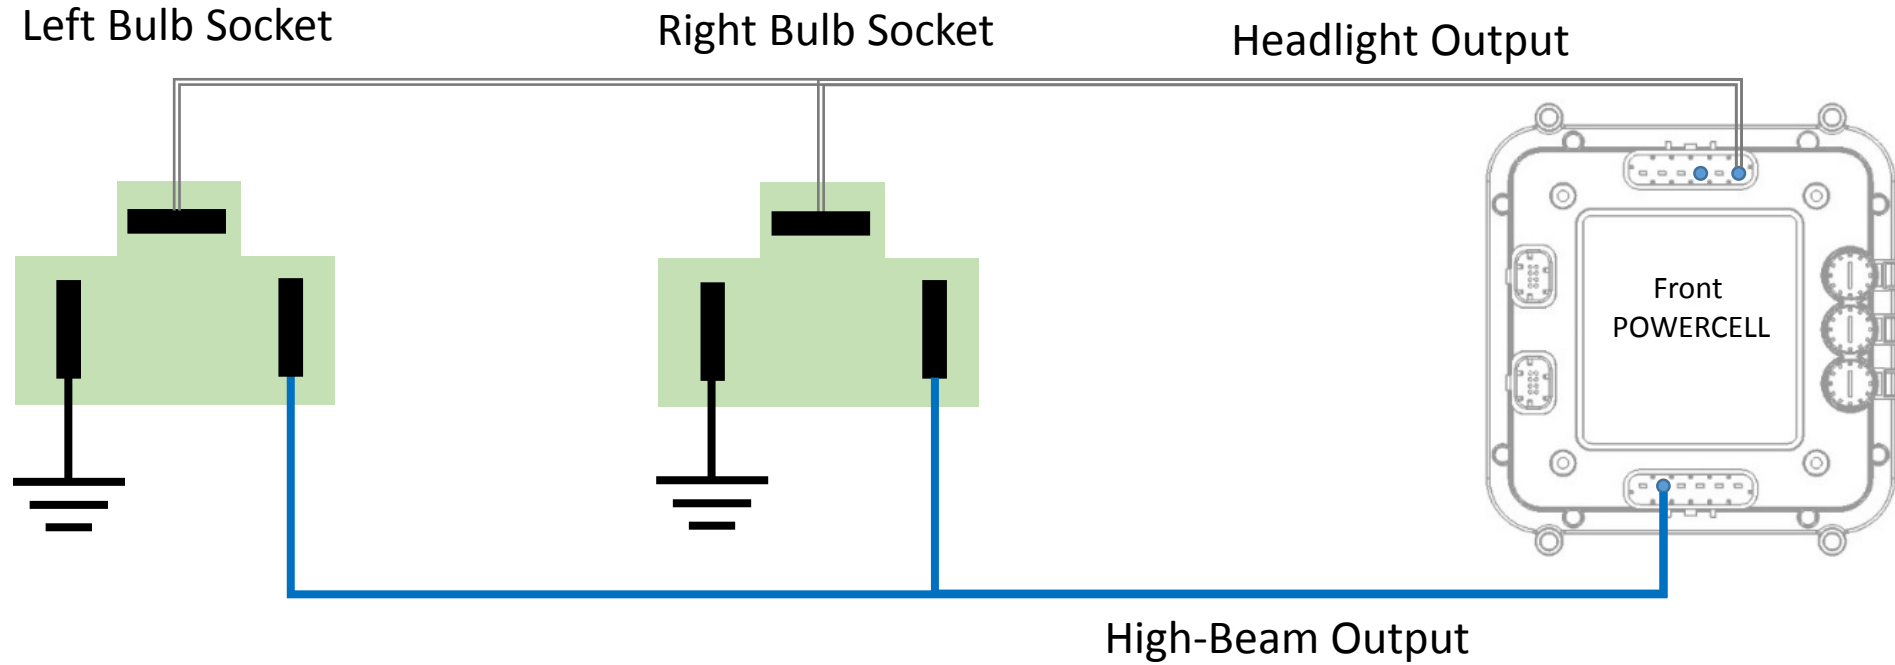

Wiring H4 Headlight Connector

Connector Shown from Wire Side

*NOTE: Infitwire wire Colors & Connector Positions will vary for different kits. See the Configuration Sheet that came with your kit for exact wire colors and locations.