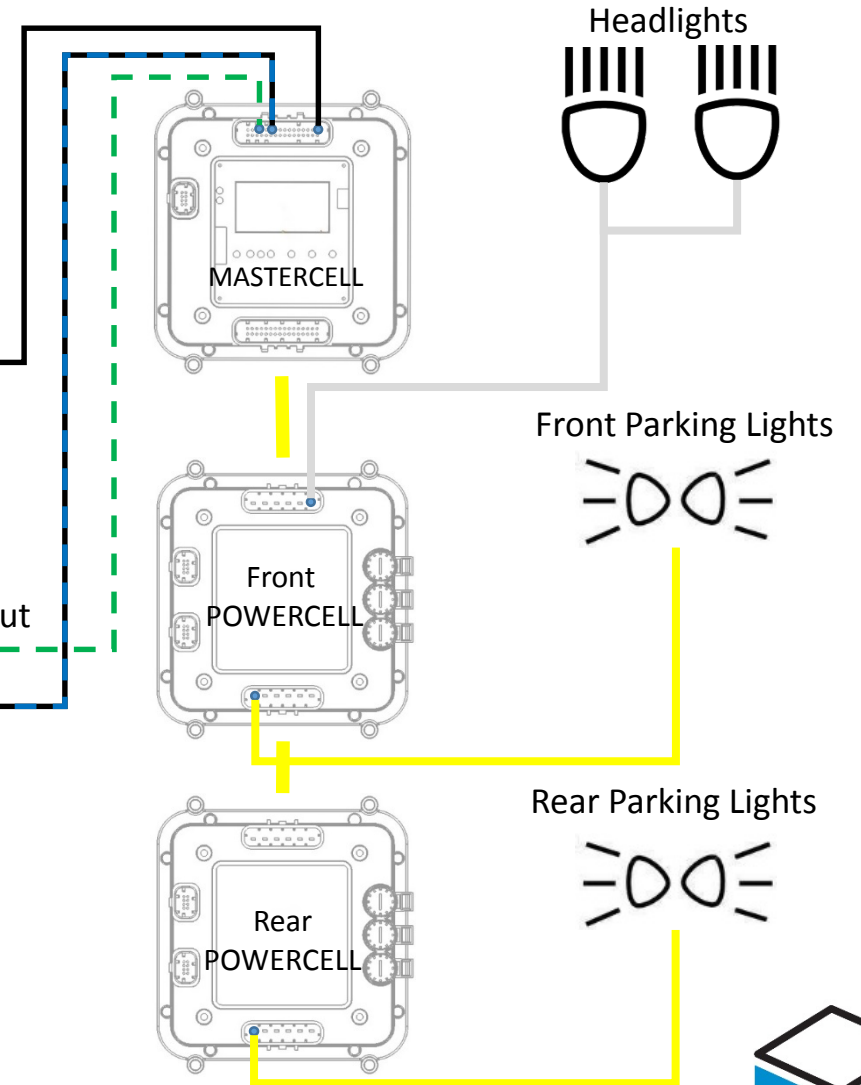

## Wiring the Lucas 31788 Headlight Switch

### 31788 Lighting Switch

\*NOTE: Infitwire wire Colors & Connector Positions will vary for different kits. See the Configuration Sheet that came with your kit for exact wire colors and locations. Some wires omitted for clarity. Follow the instructions that came with your kit for complete details.