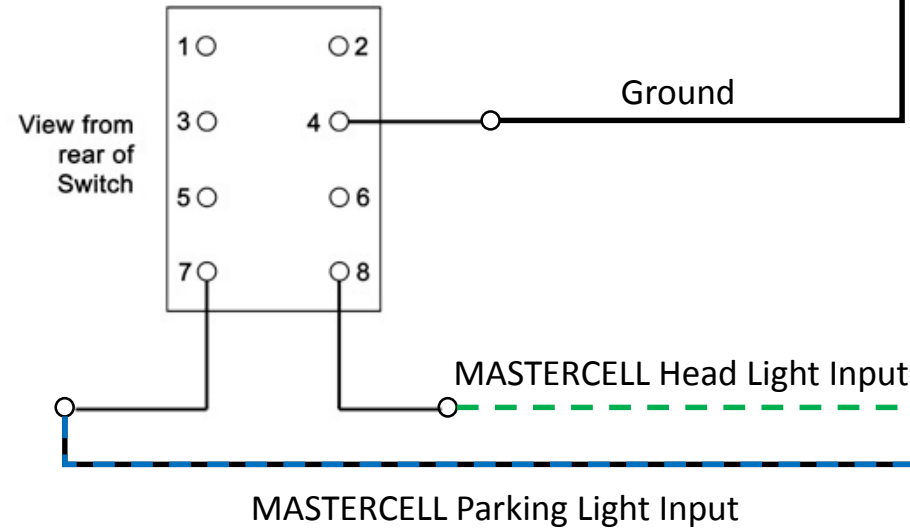

## Wiring the Lucas 31788 Headlight Switch

### 31788 Lighting Switch

\*NOTE: Infitwire wire Colors & Connector Positions will vary for different kits. See the Configuration Sheet that came with your kit for exact wire colors and locations. Some wires omitted for clarity. Follow the instructions that came with your kit for complete details.