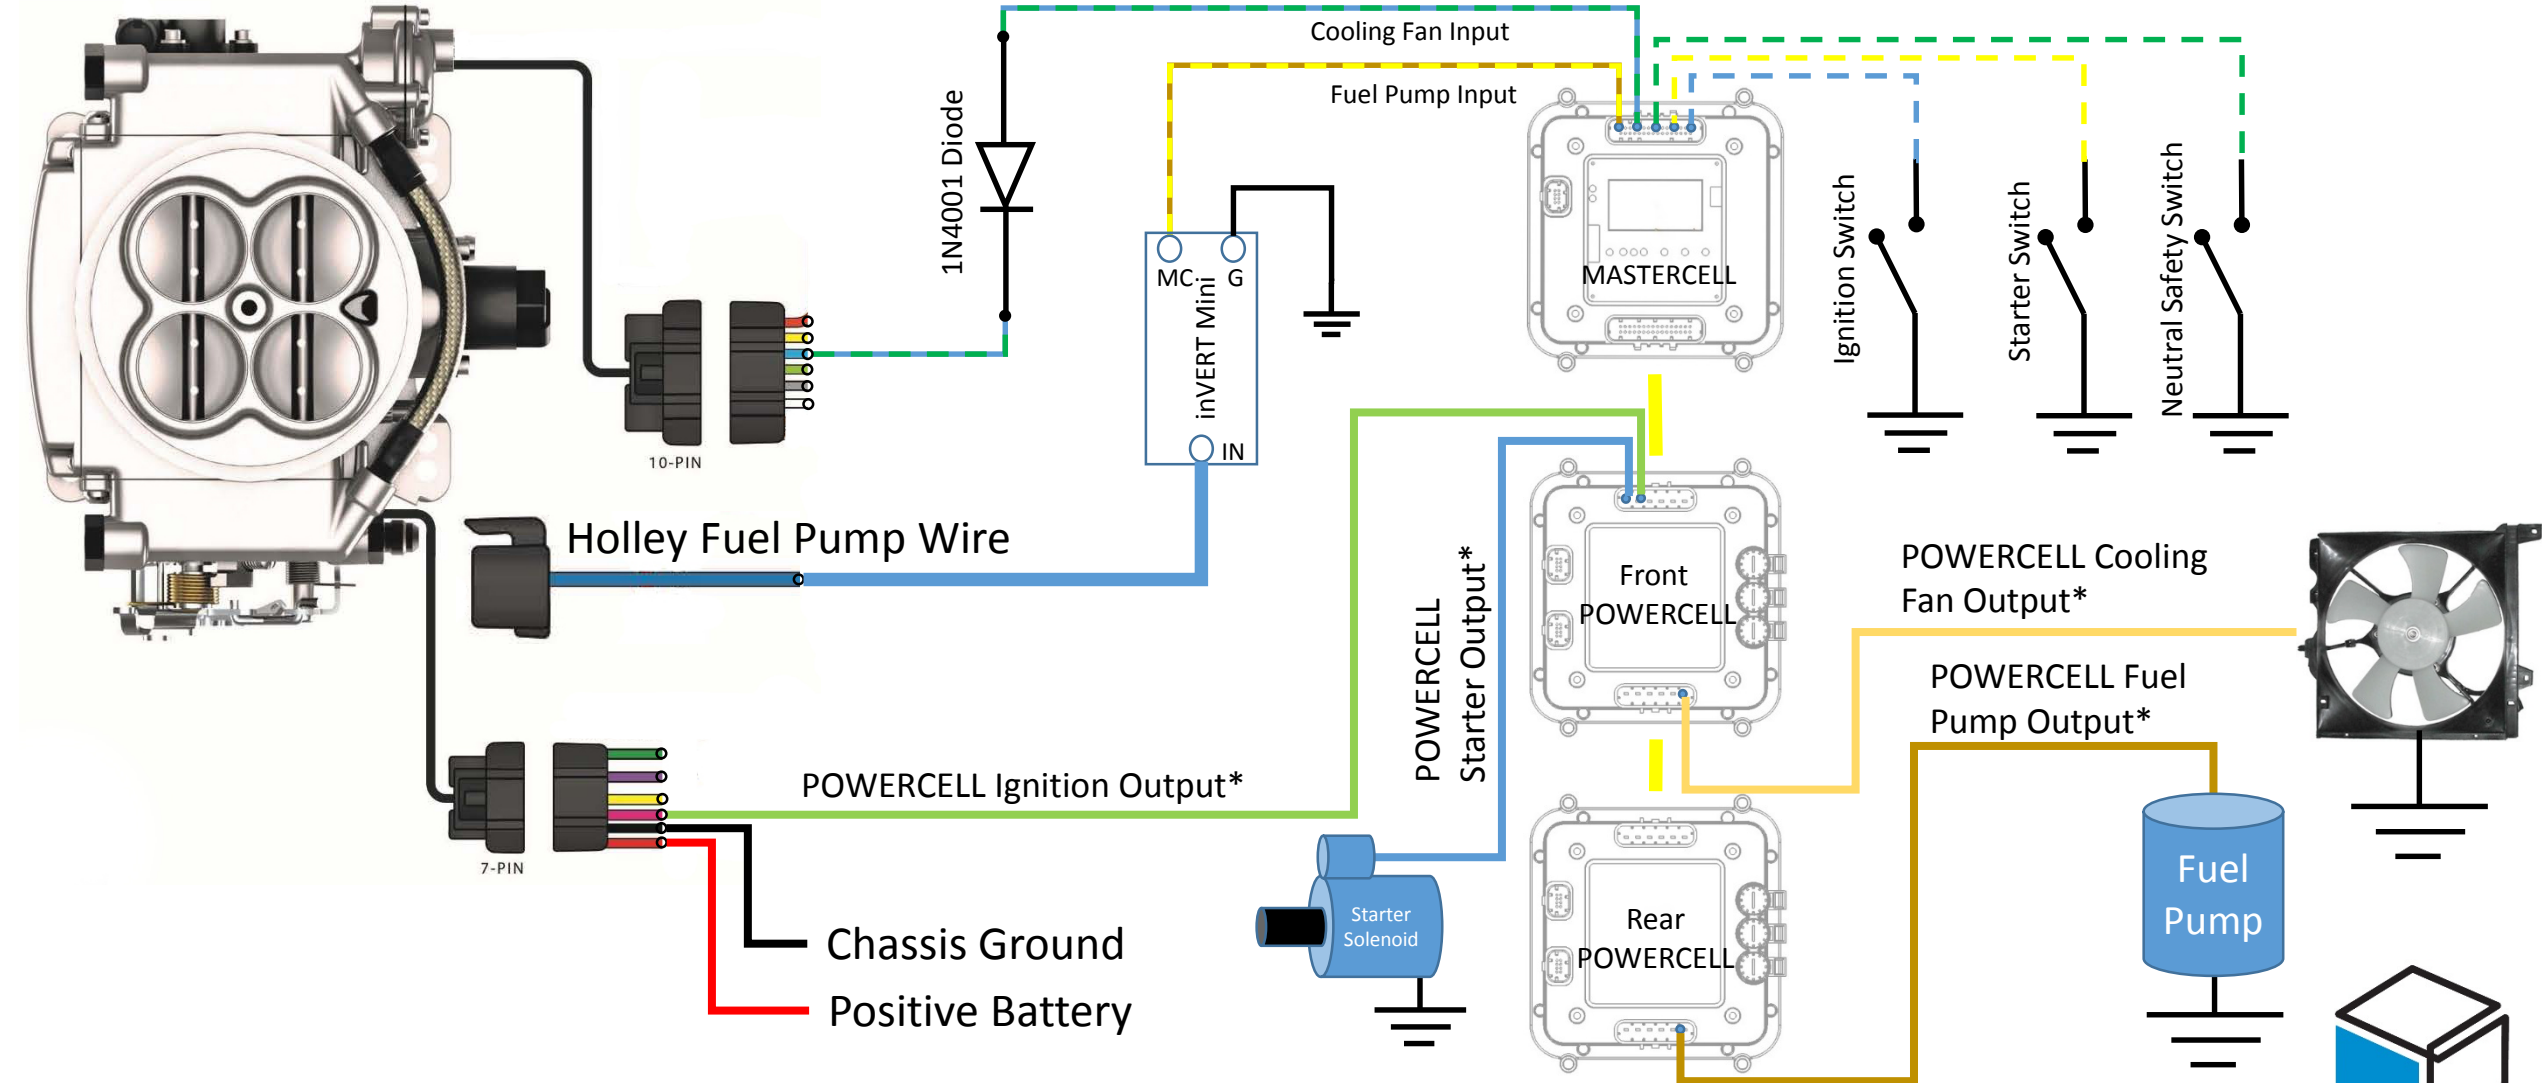

Wiring Holley Sniper EFI

*NOTE: Infinitybox wire Colors & Connector Positions will vary for different kits. See the Configuration Sheet that came with your kit for exact wire colors and locations.

**NOTE: Read and understand the manual that came with your EFI system before wiring. Some wiring omitted for clarity.