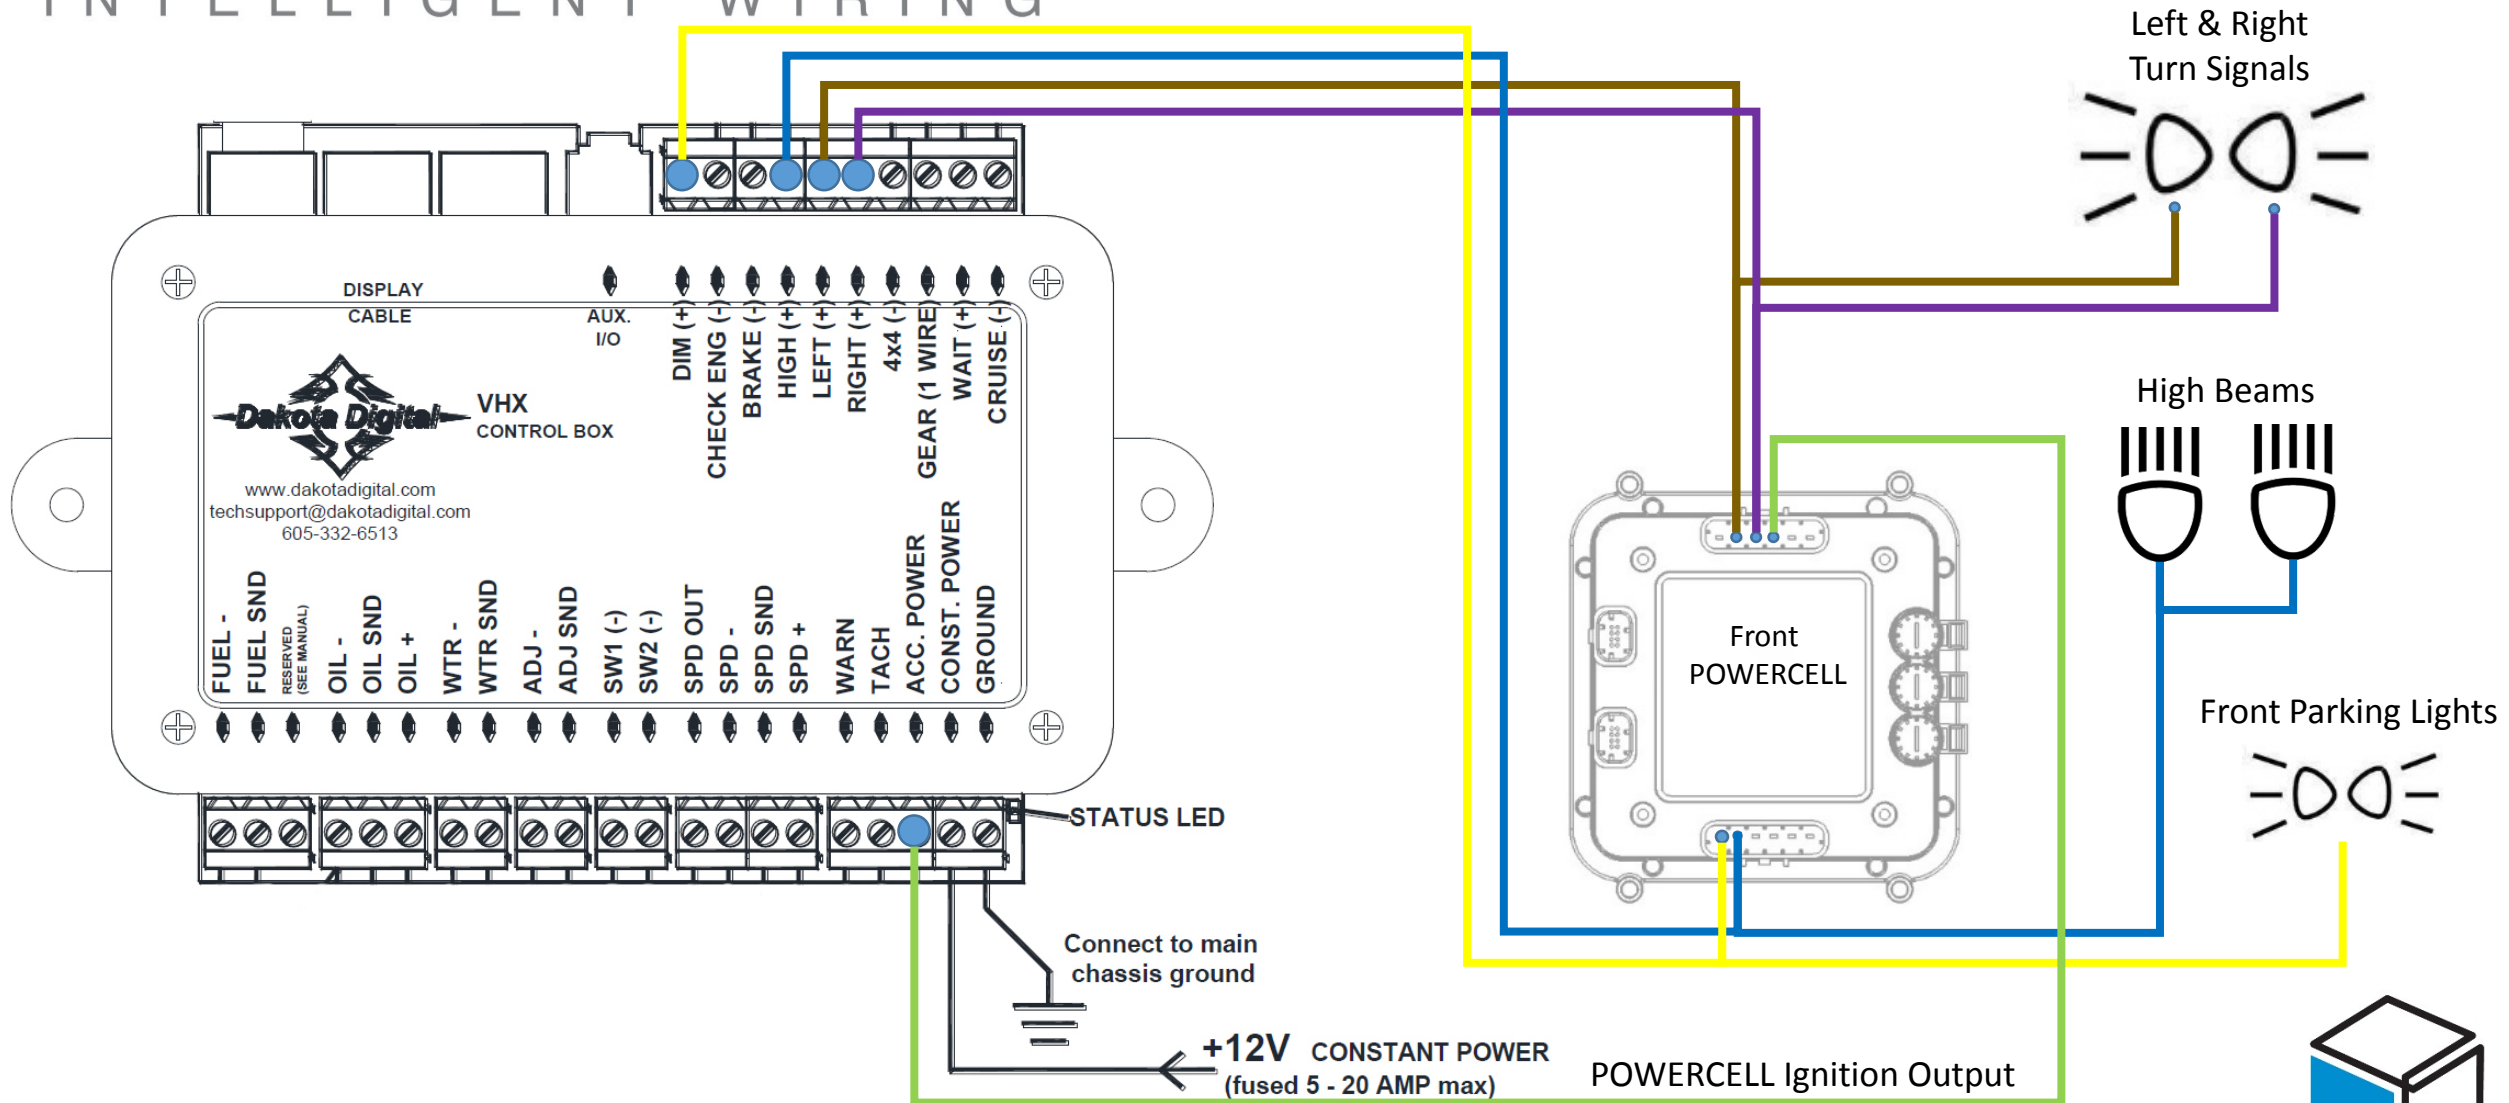

Wiring Dakota Digital VHX Gauges

*NOTE: Infitwire wire Colors & Connector Positions will vary for different kits. See the Configuration Sheet that came with your kit for exact wire colors and locations. Some wires omitted for clarity. Follow the instructions that came with your kit for complete details.