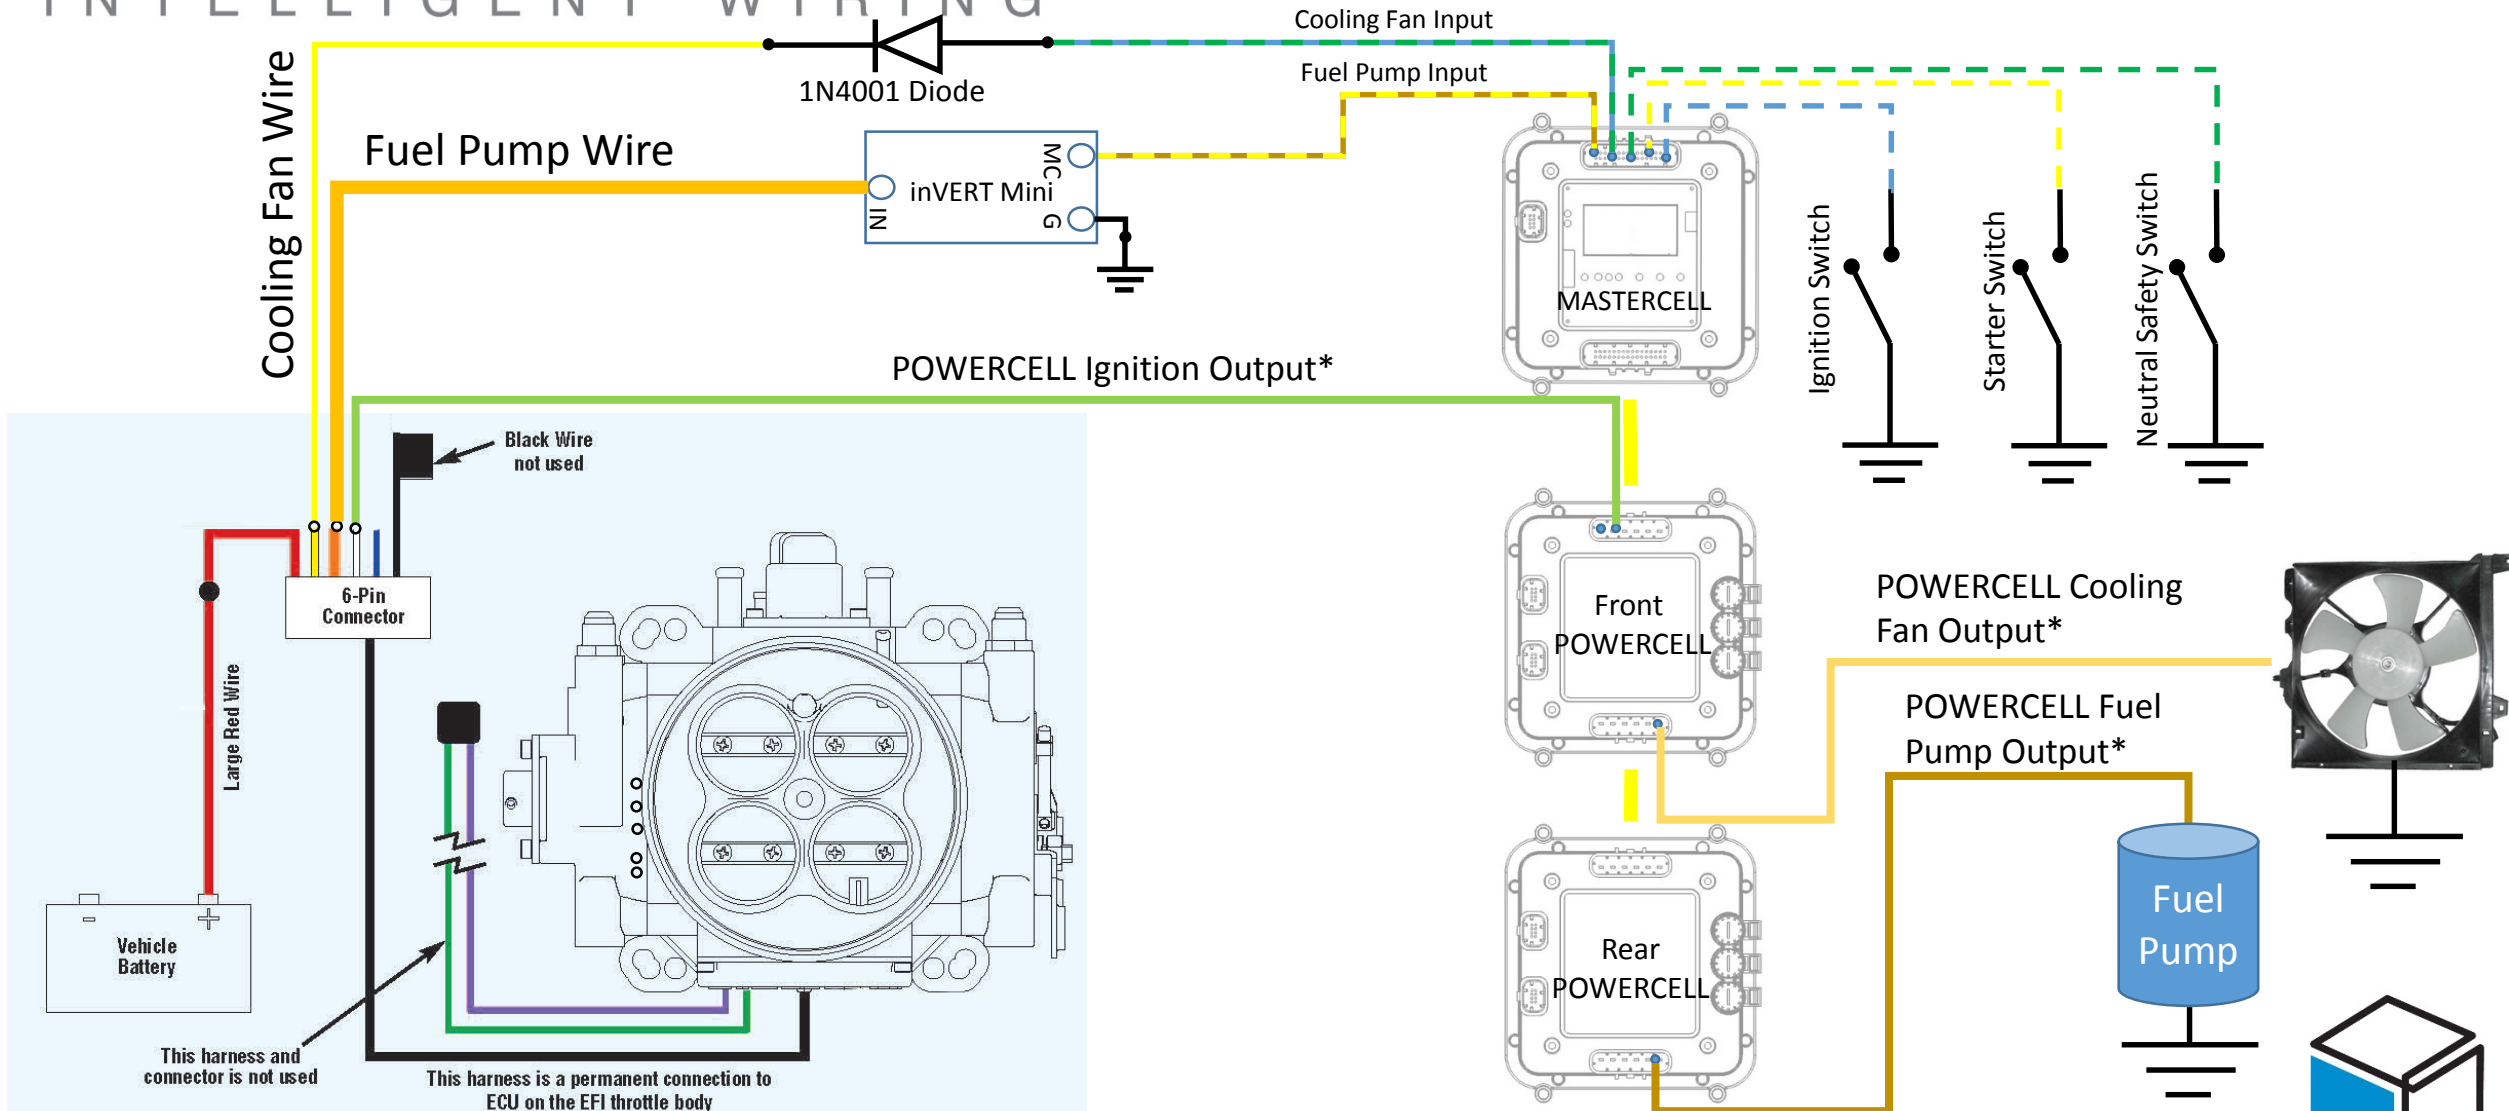

Wiring FiTech Go EFI 1200

*NOTE: Infinitybox wire Colors & Connector Positions will vary for different kits. See the Configuration Sheet that came with your kit for exact wire colors and locations.

**NOTE: Read and understand the manual that came with your EFI system before wiring. Some wiring omitted for clarity.