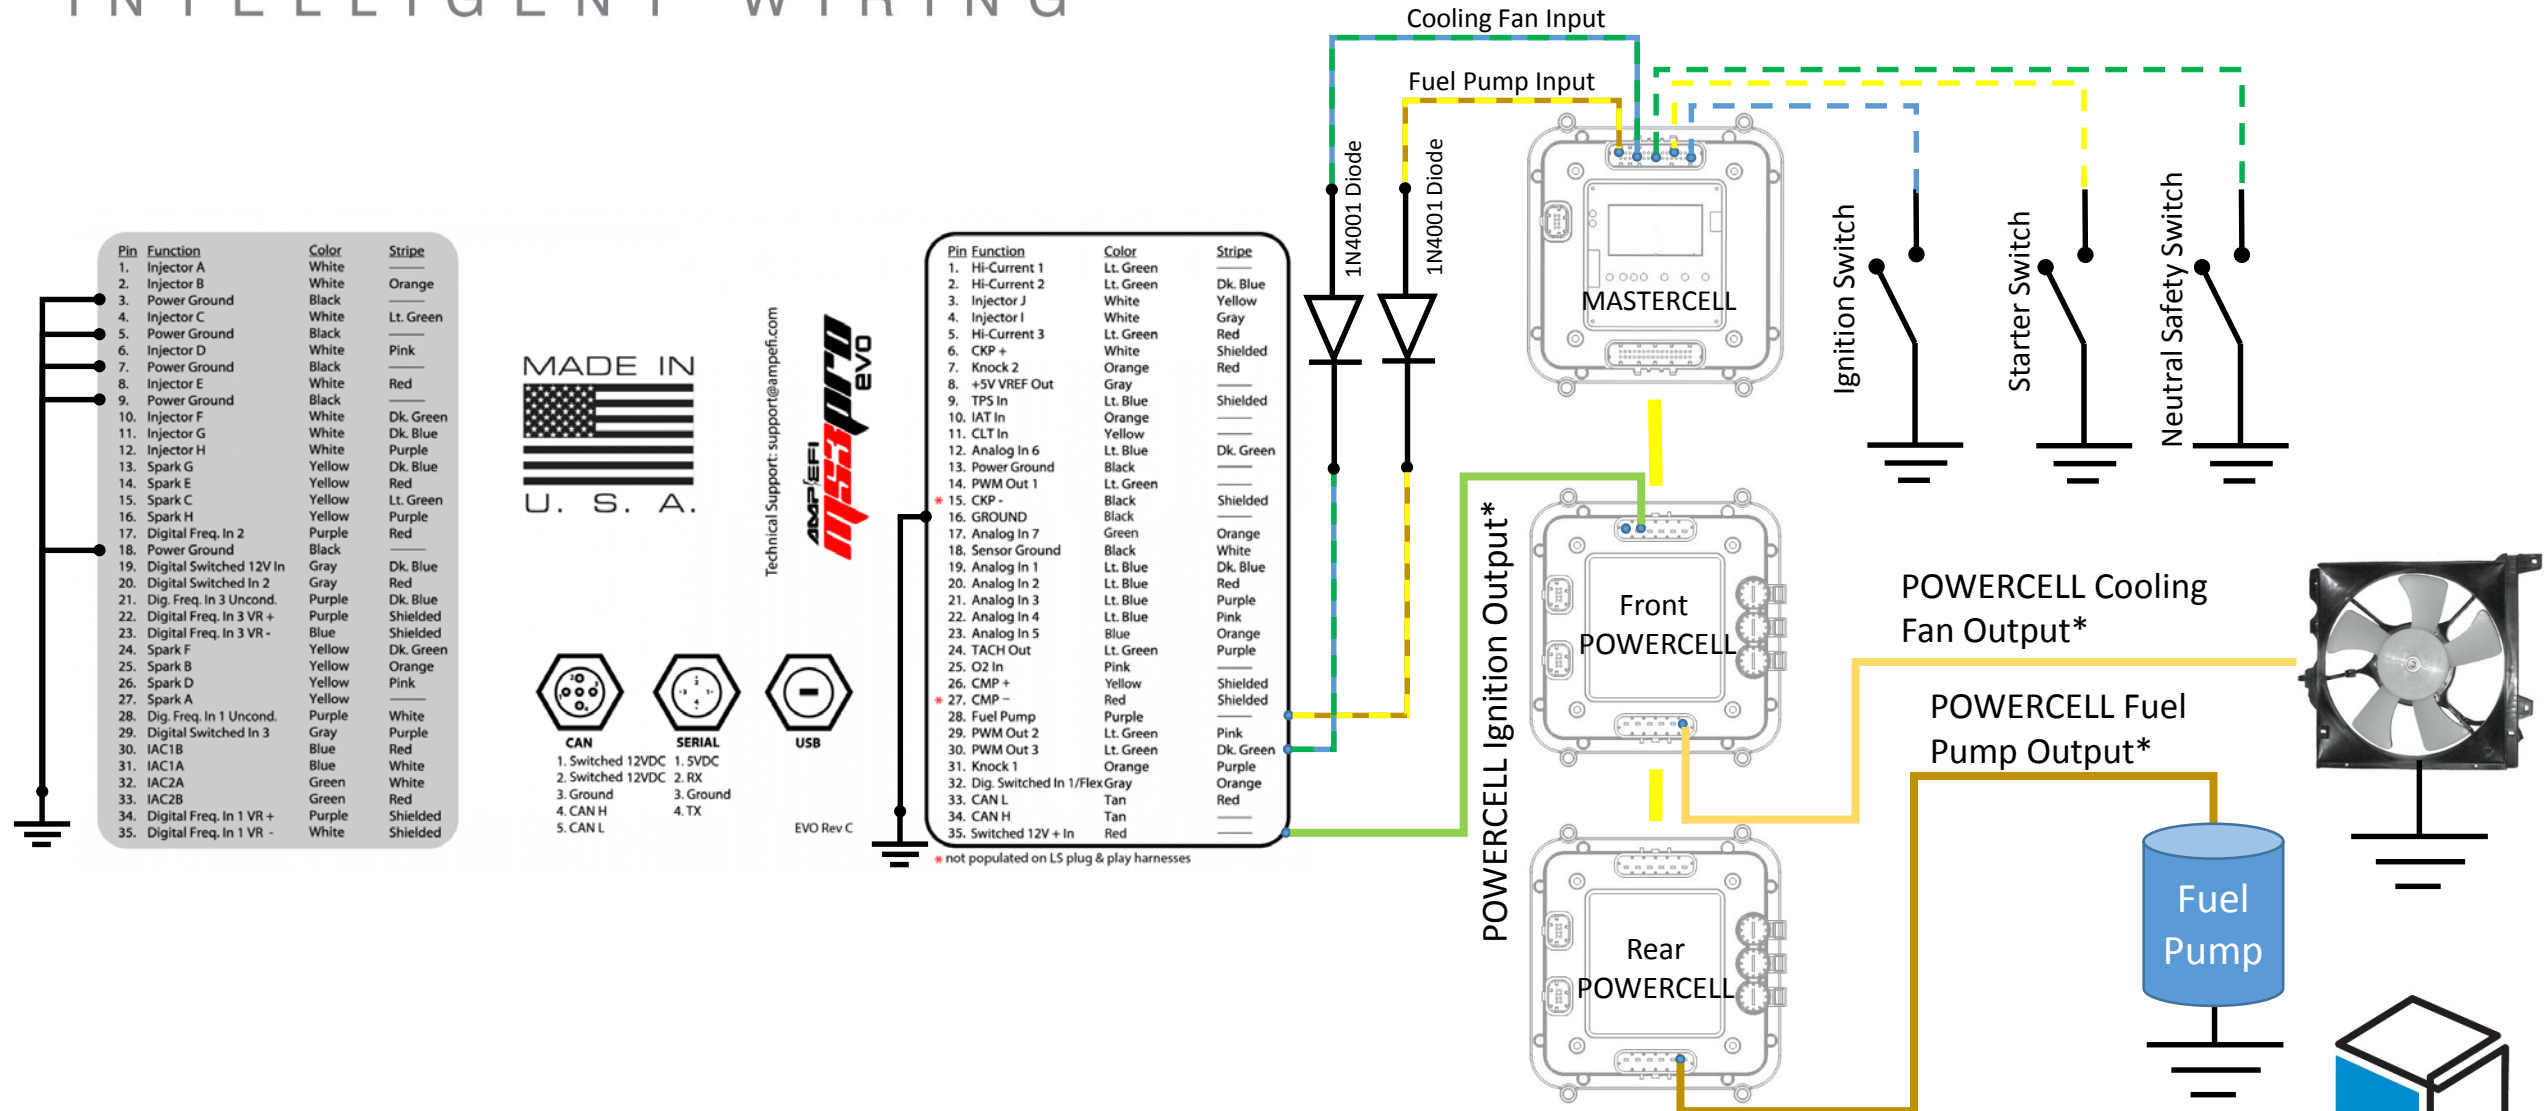

# Wiring MS3Pro EVU ECU

\*NOTE: Infinitybox wire Colors & Connector Positions will vary for different kits. See the Configuration Sheet that came with your kit for exact wire colors and locations.

\*\*NOTE: Read and understand the manual that came with your EFI system before wiring. Diagram only shows connections to Infinitybox system.