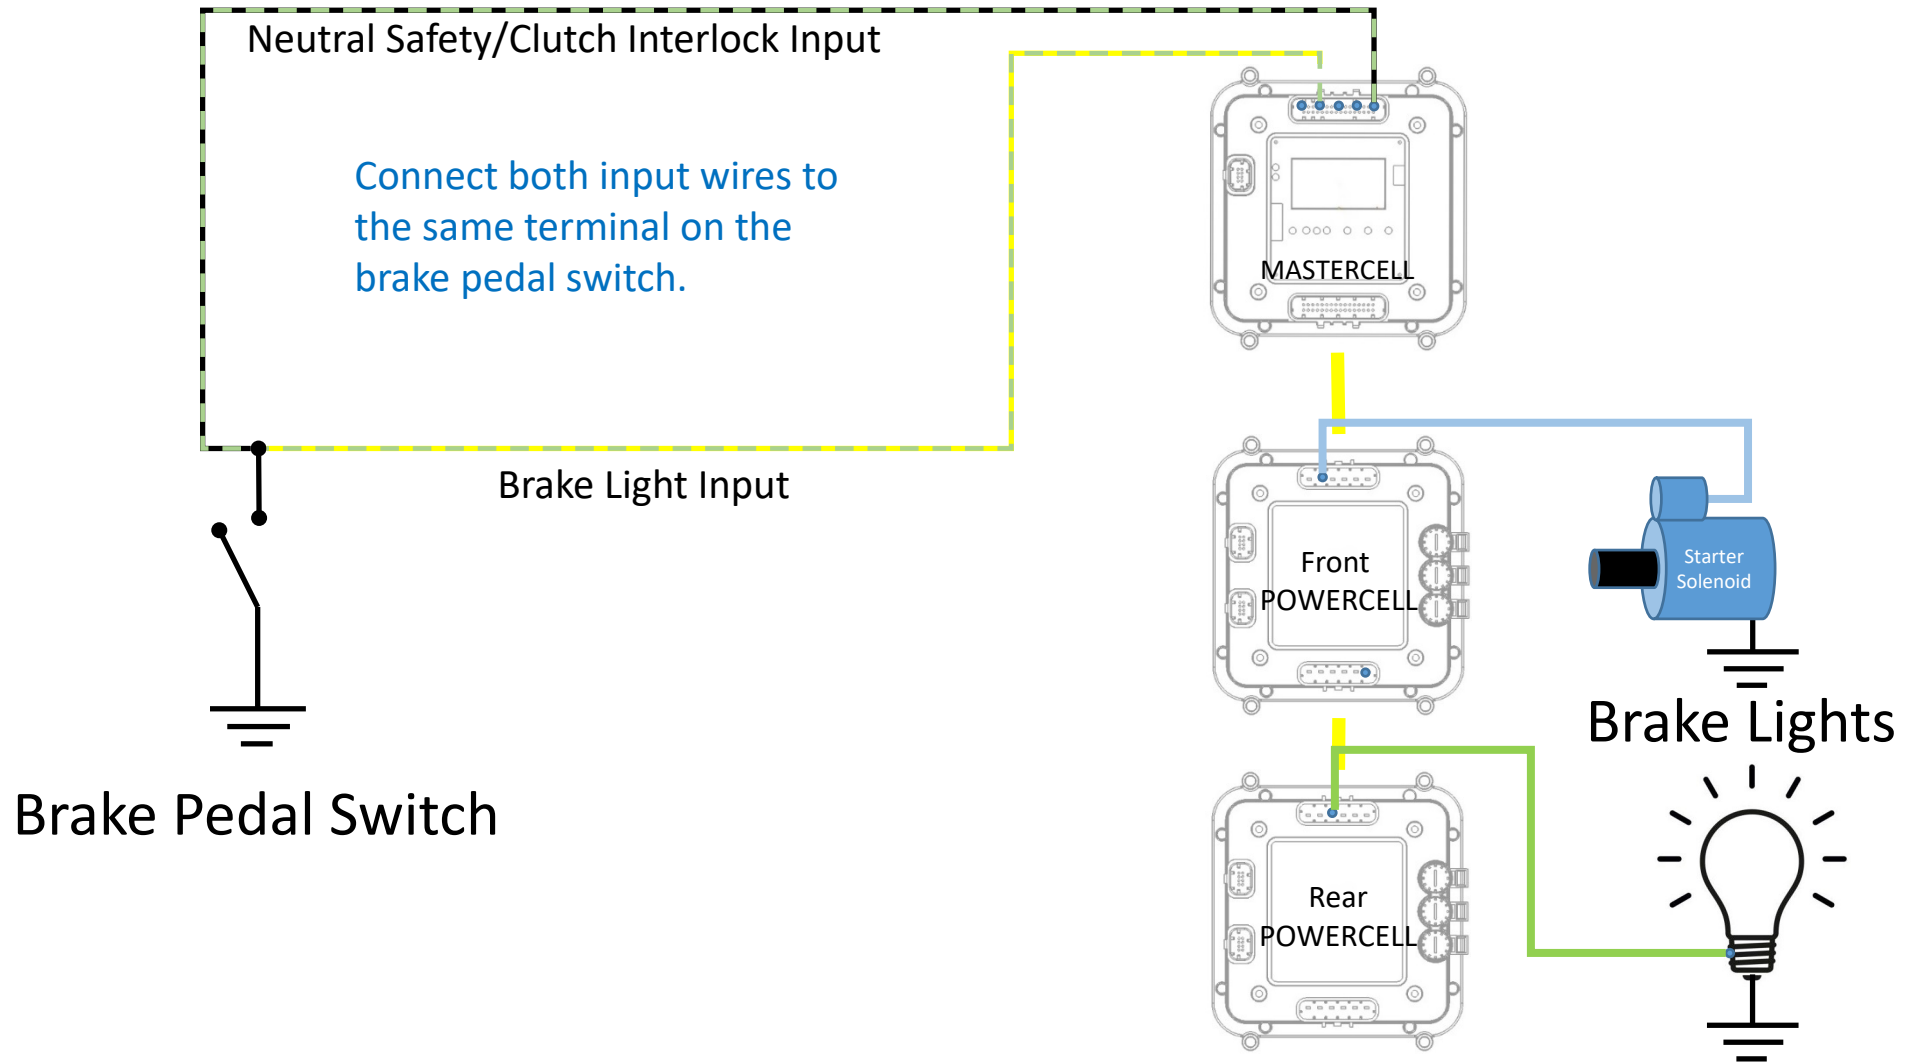

## Brake Switch as Neutral Safety

\*NOTE: Infinitybox wire Colors & Connector Positions will vary for different kits. See the Configuration Sheet that came with your kit for exact wire colors and locations.