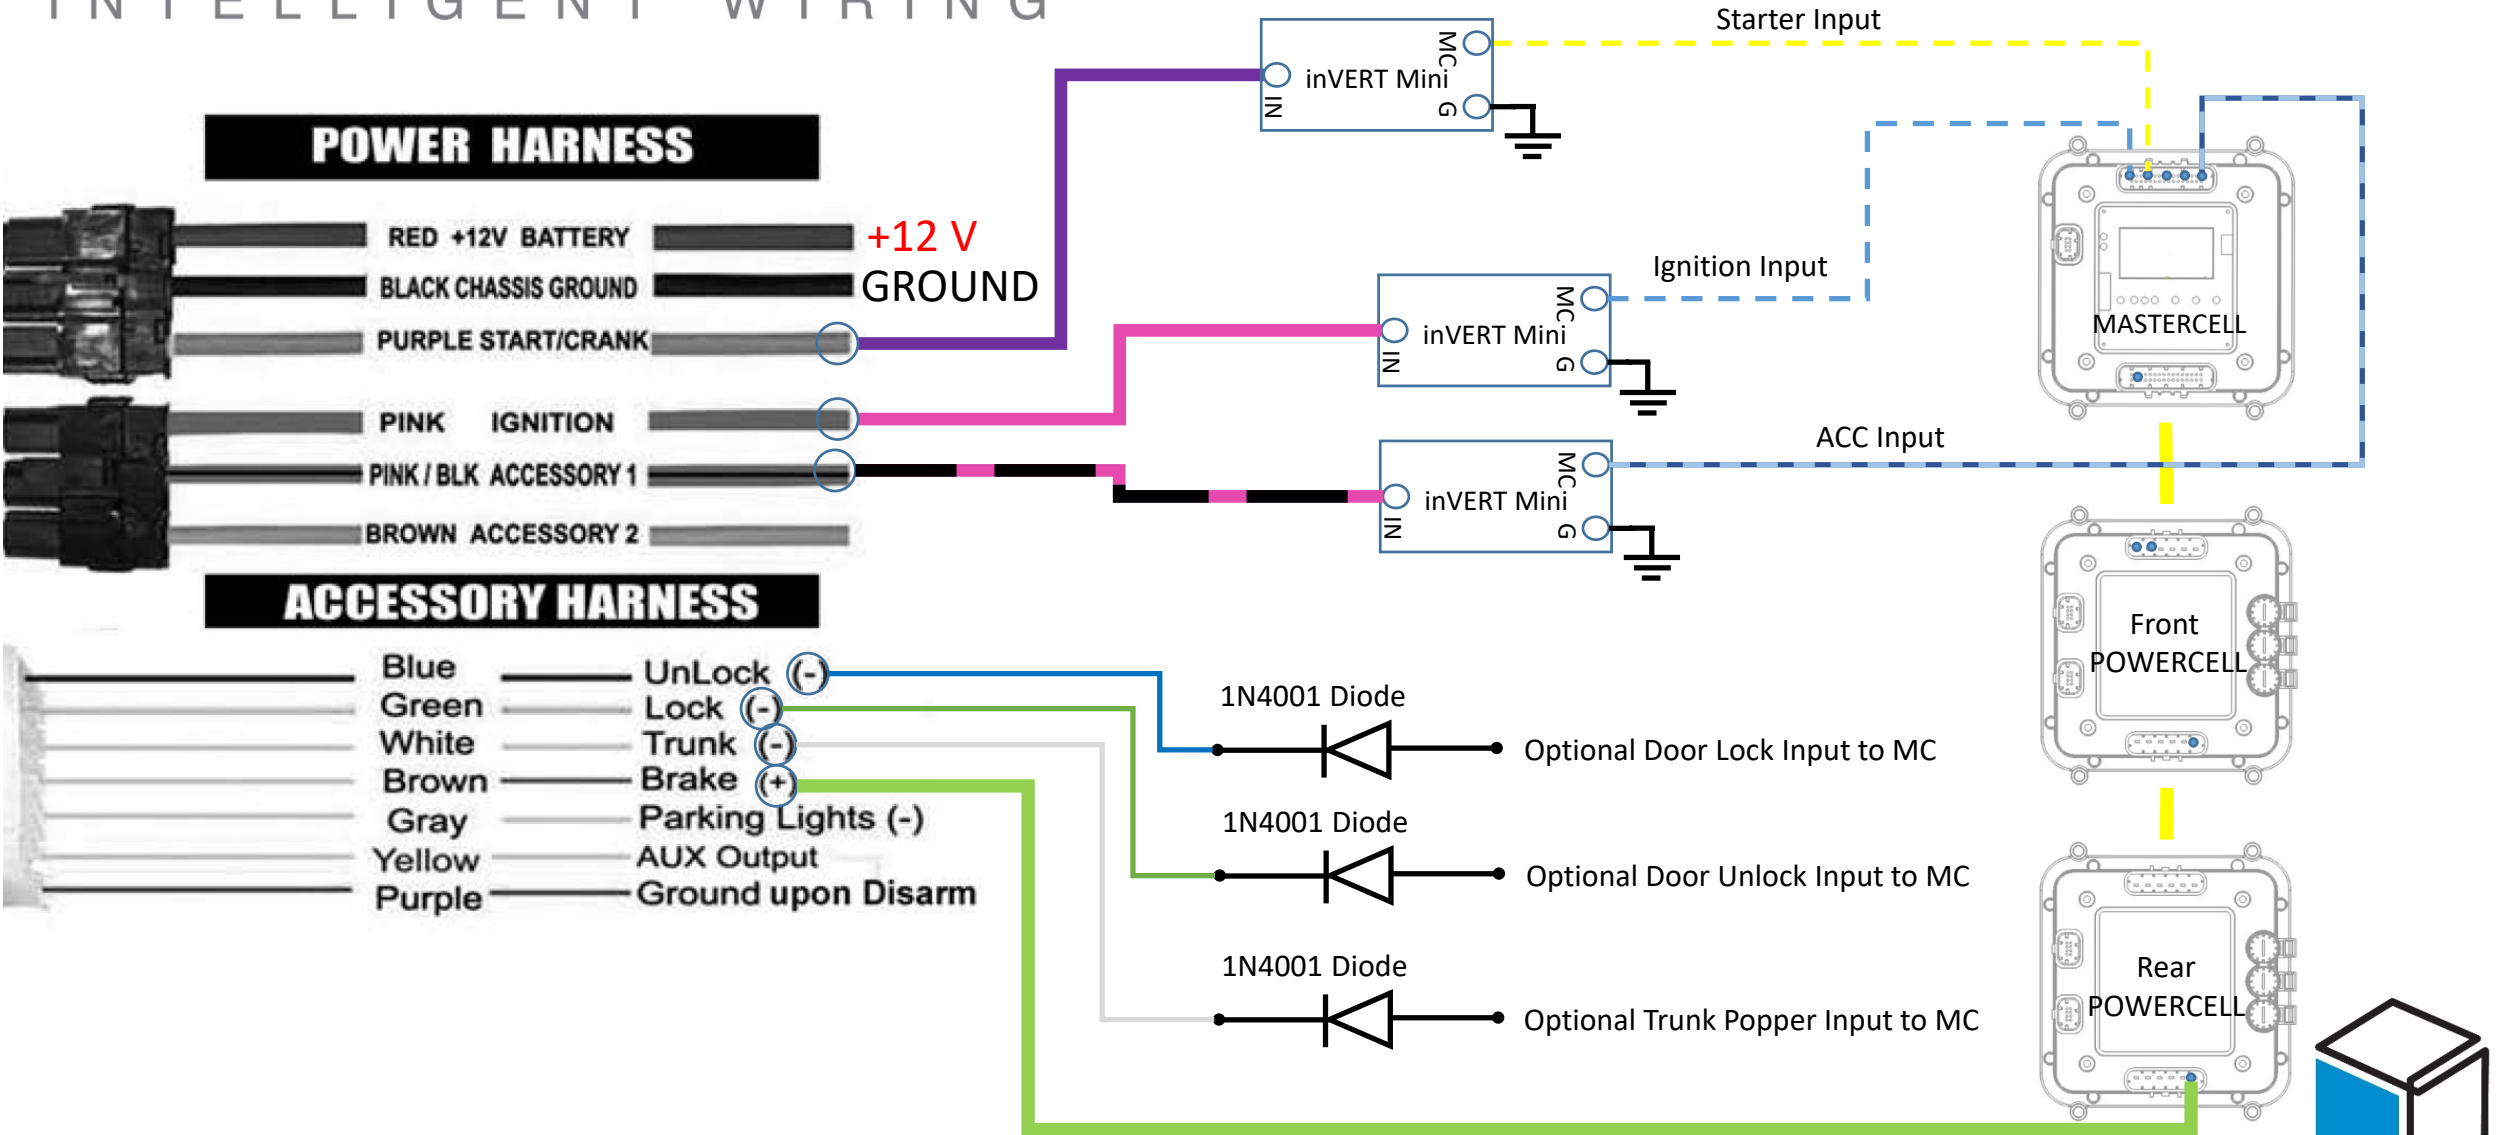

Wiring the Digital Guard Dawg- PBS II

*NOTE: Infinitybox wire Colors & Connector Positions will vary for different kits. See the Configuration Sheet that came with your kit for exact wire colors and locations.