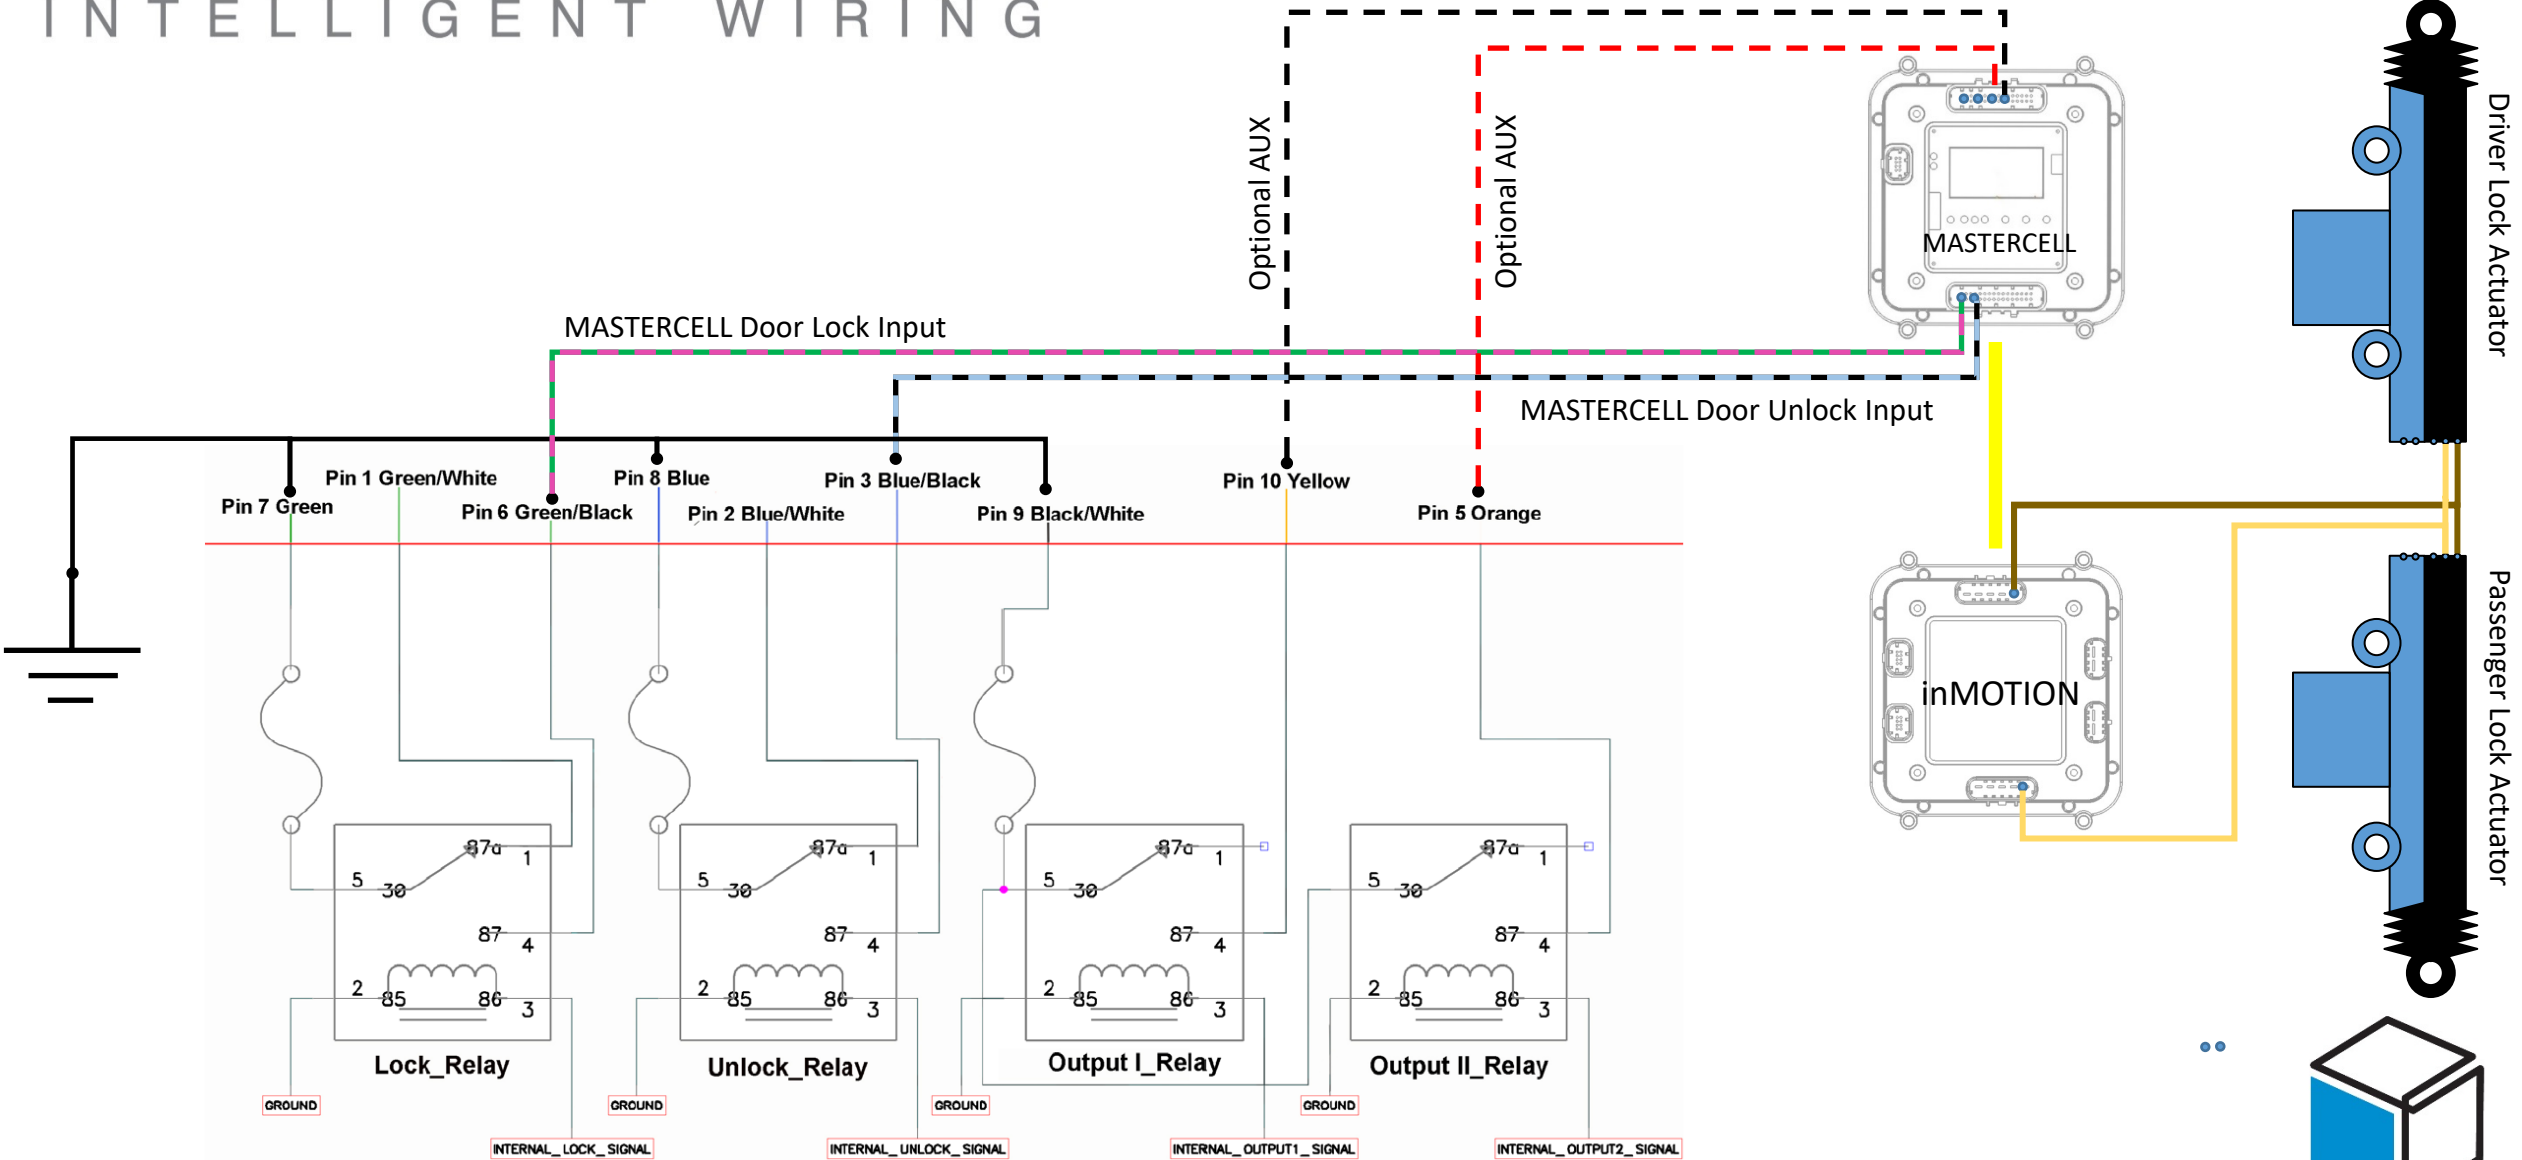

## Wiring the IDIDIT id.TOUCH PKE

\*NOTE: Infinitybox wire colors & connector Positions will vary for different kits. See the Configuration Sheet that came with your kit for exact wire colors and locations.

## IDIDIT id.TOUCH Optional Outputs

\*NOTE: Infinitybox wire colors & connector Positions will vary for different kits. See the Configuration Sheet that came with your kit for exact wire colors and locations.