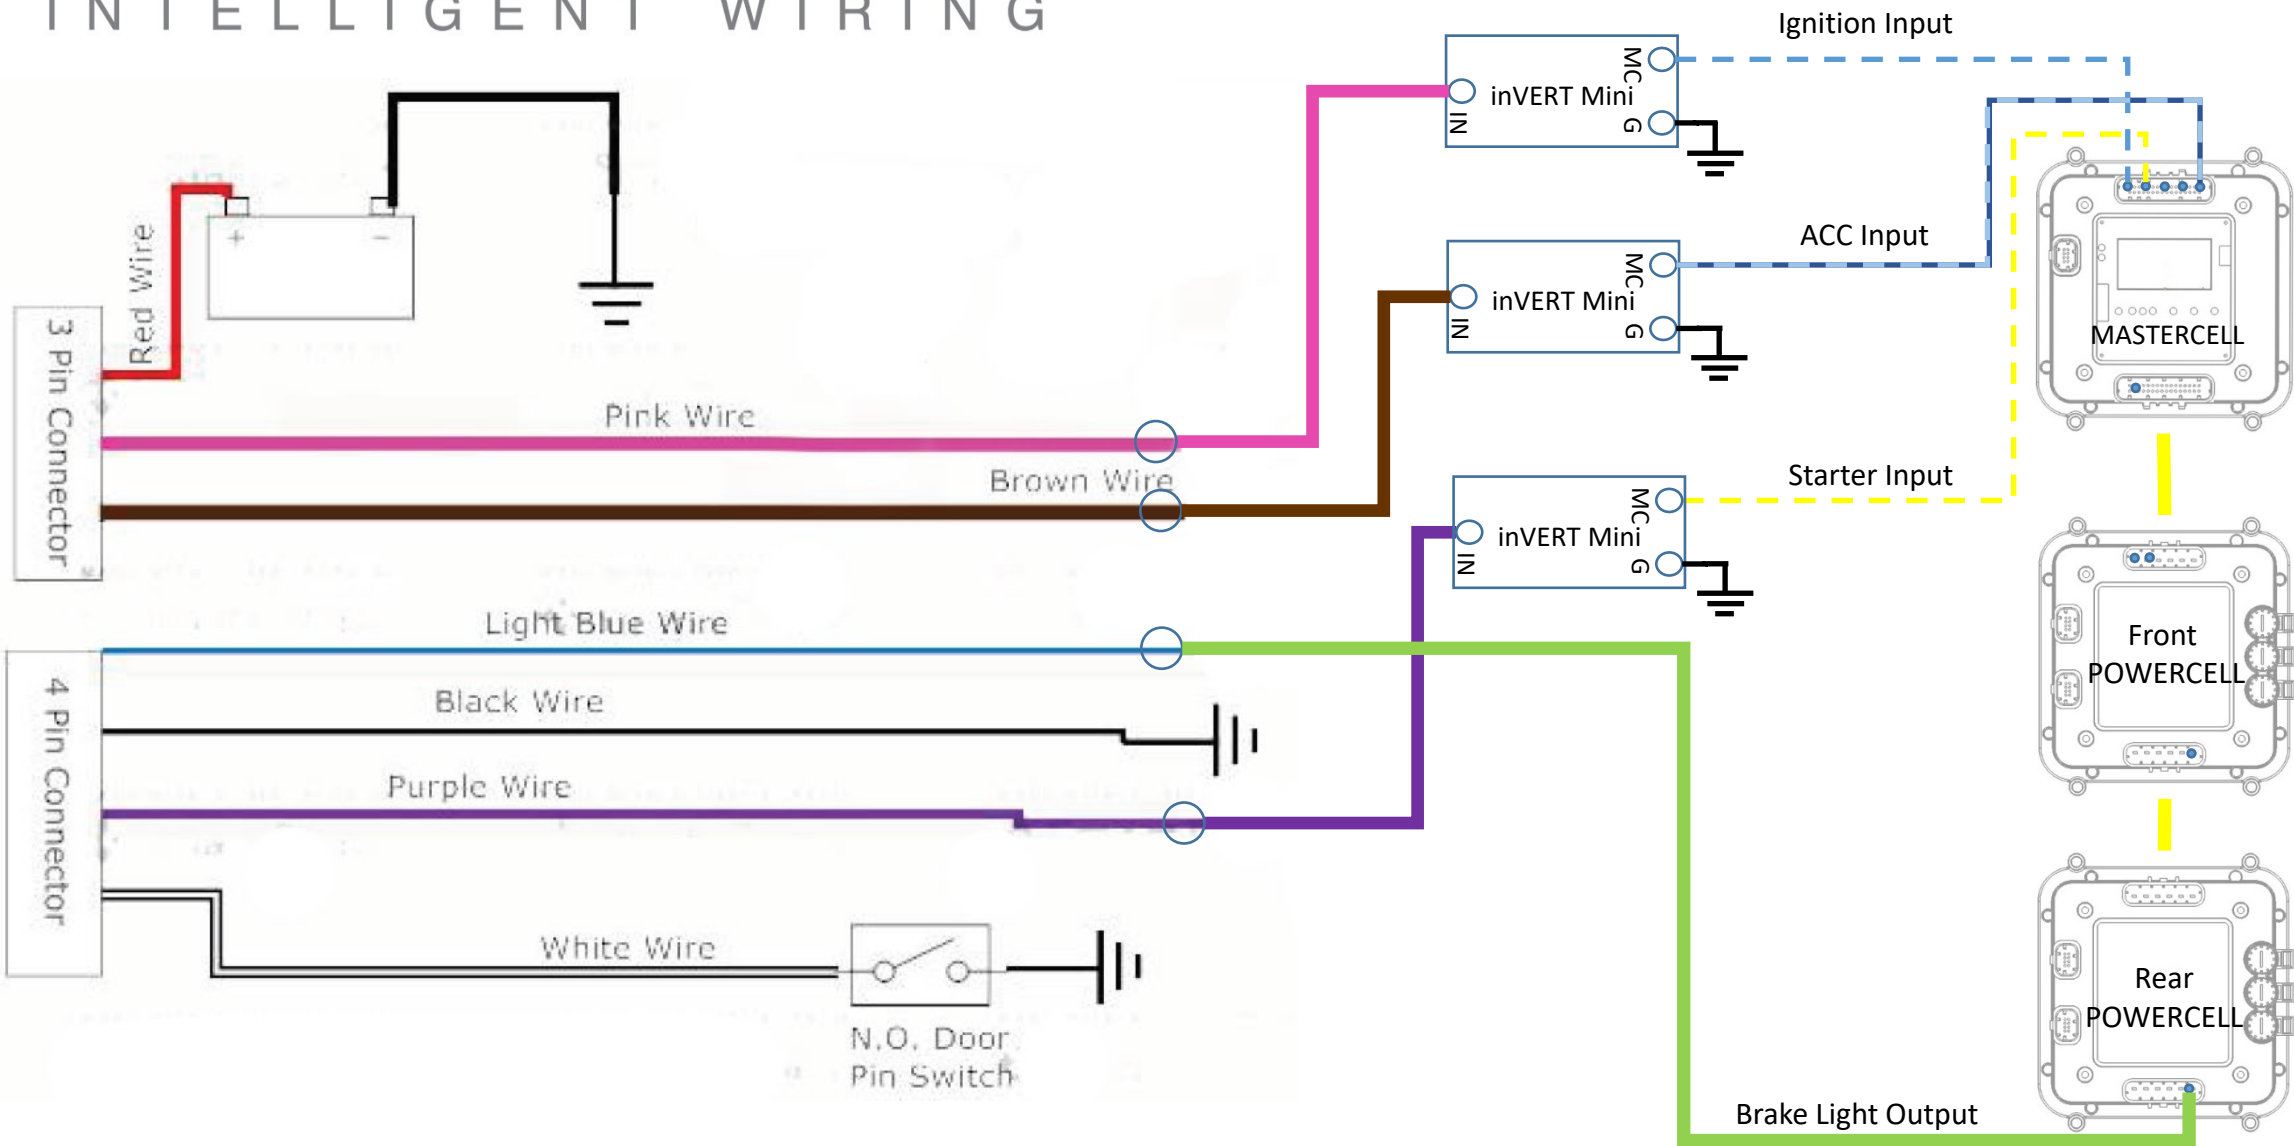

## Wiring the IDIDIT id.TOUCH PKE

\*NOTE: Infinitybox wire colors & connector Positions will vary for different kits. See the Configuration Sheet that came with your kit for exact wire colors and locations.

## IDIDIT id.TOUCH Optional Outputs

\*NOTE: Infinitybox wire colors & connector Positions will vary for different kits. See the Configuration Sheet that came with your kit for exact wire colors and locations.