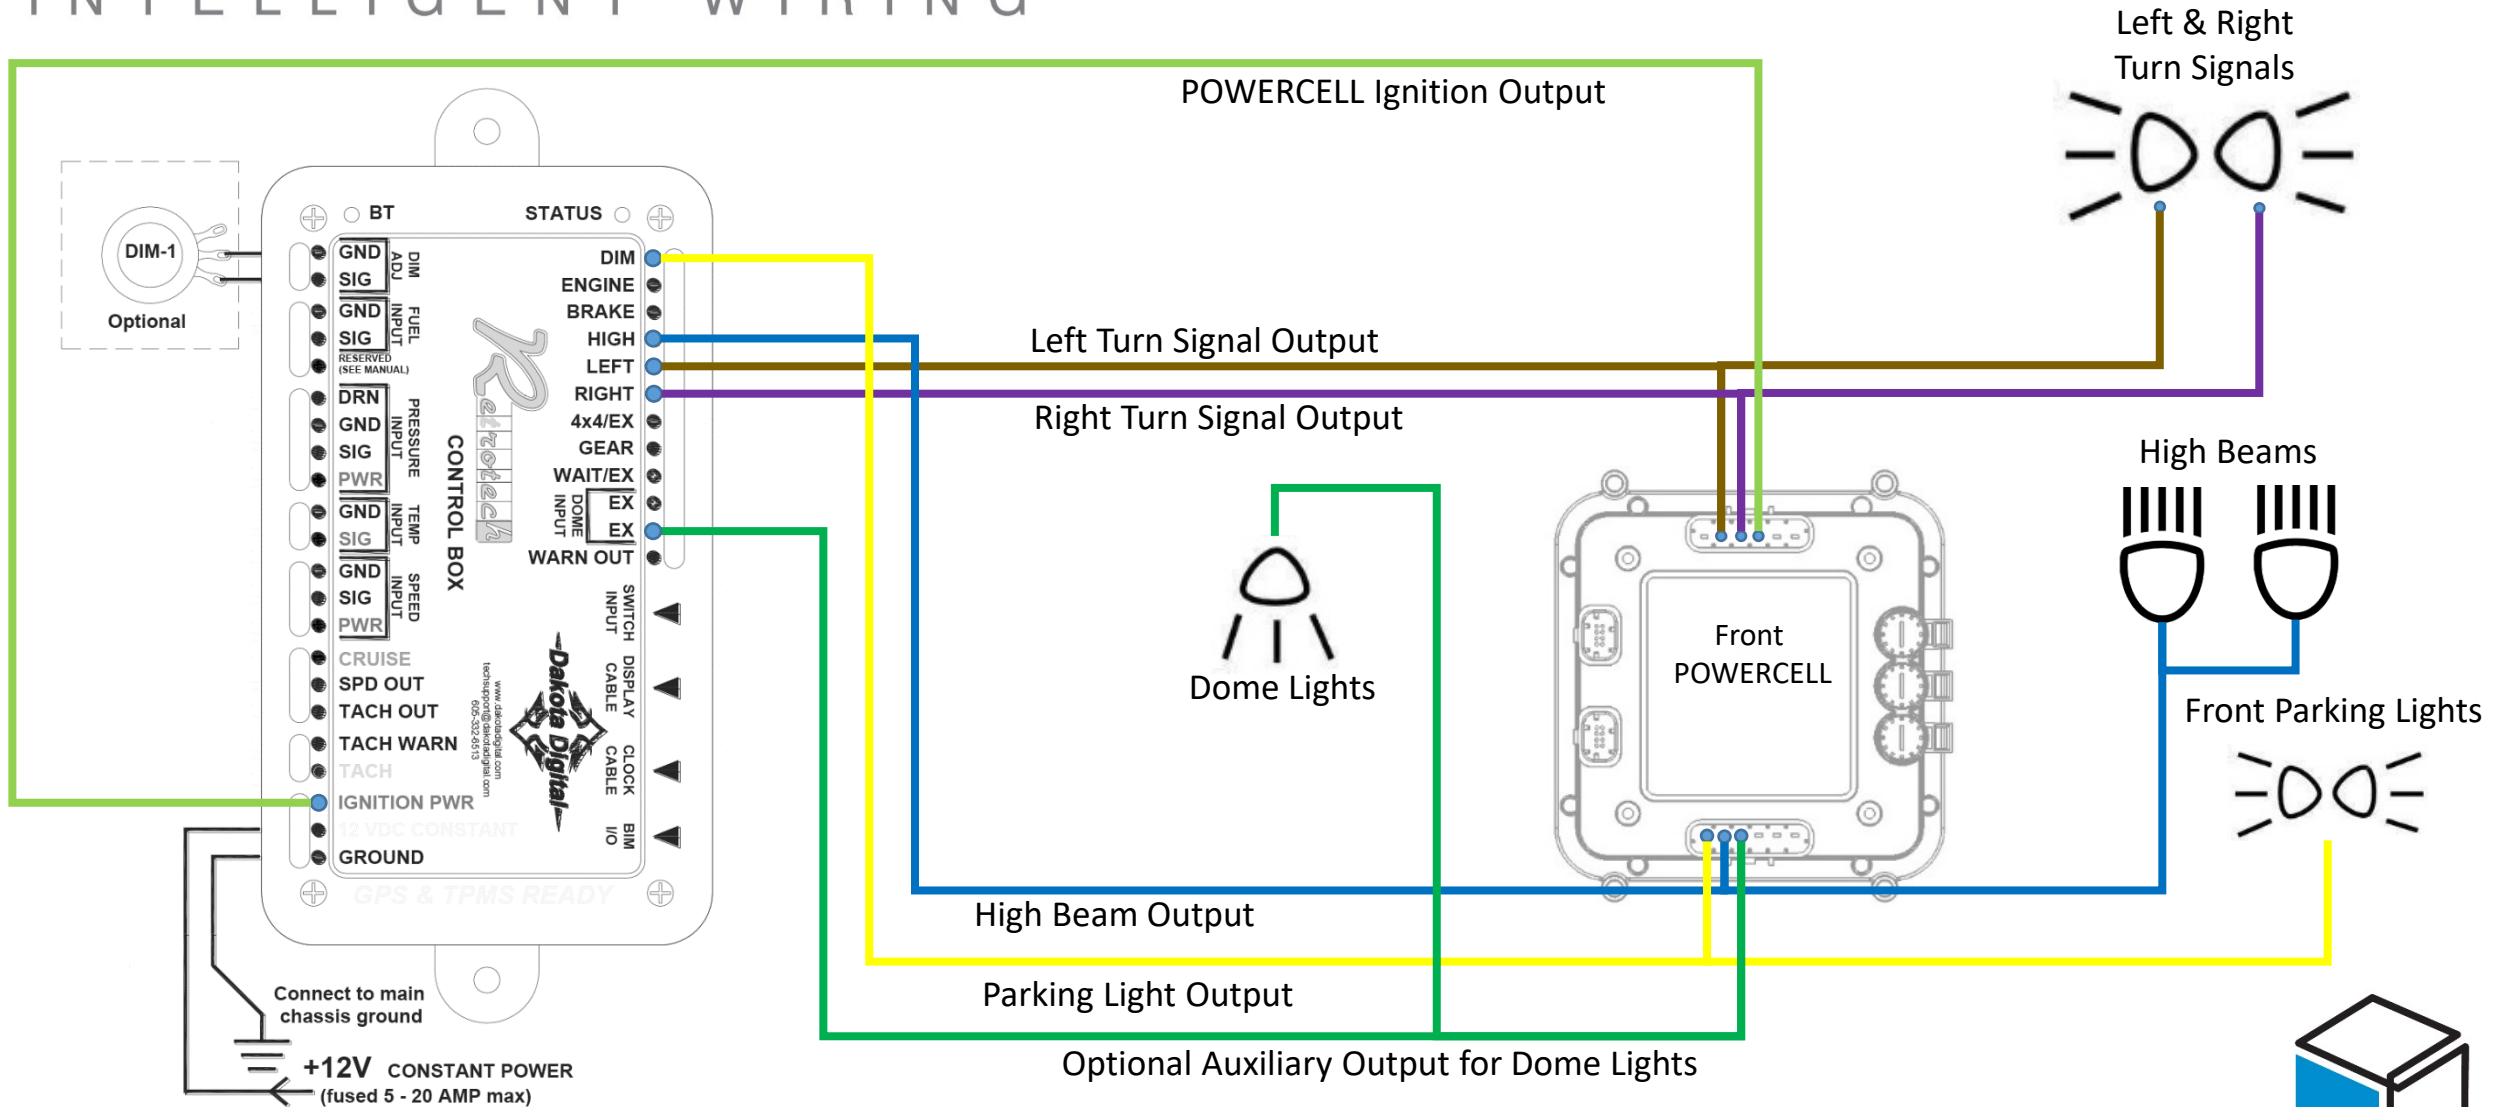

Wiring Dakota Digital RTX Gauges

*NOTE: Infinitybox wire Colors & Connector Positions will vary for different kits. See the Configuration Sheet that came with your kit for exact wire colors and locations. Some wires omitted for clarity. Follow the instructions that came with your kit for complete details.