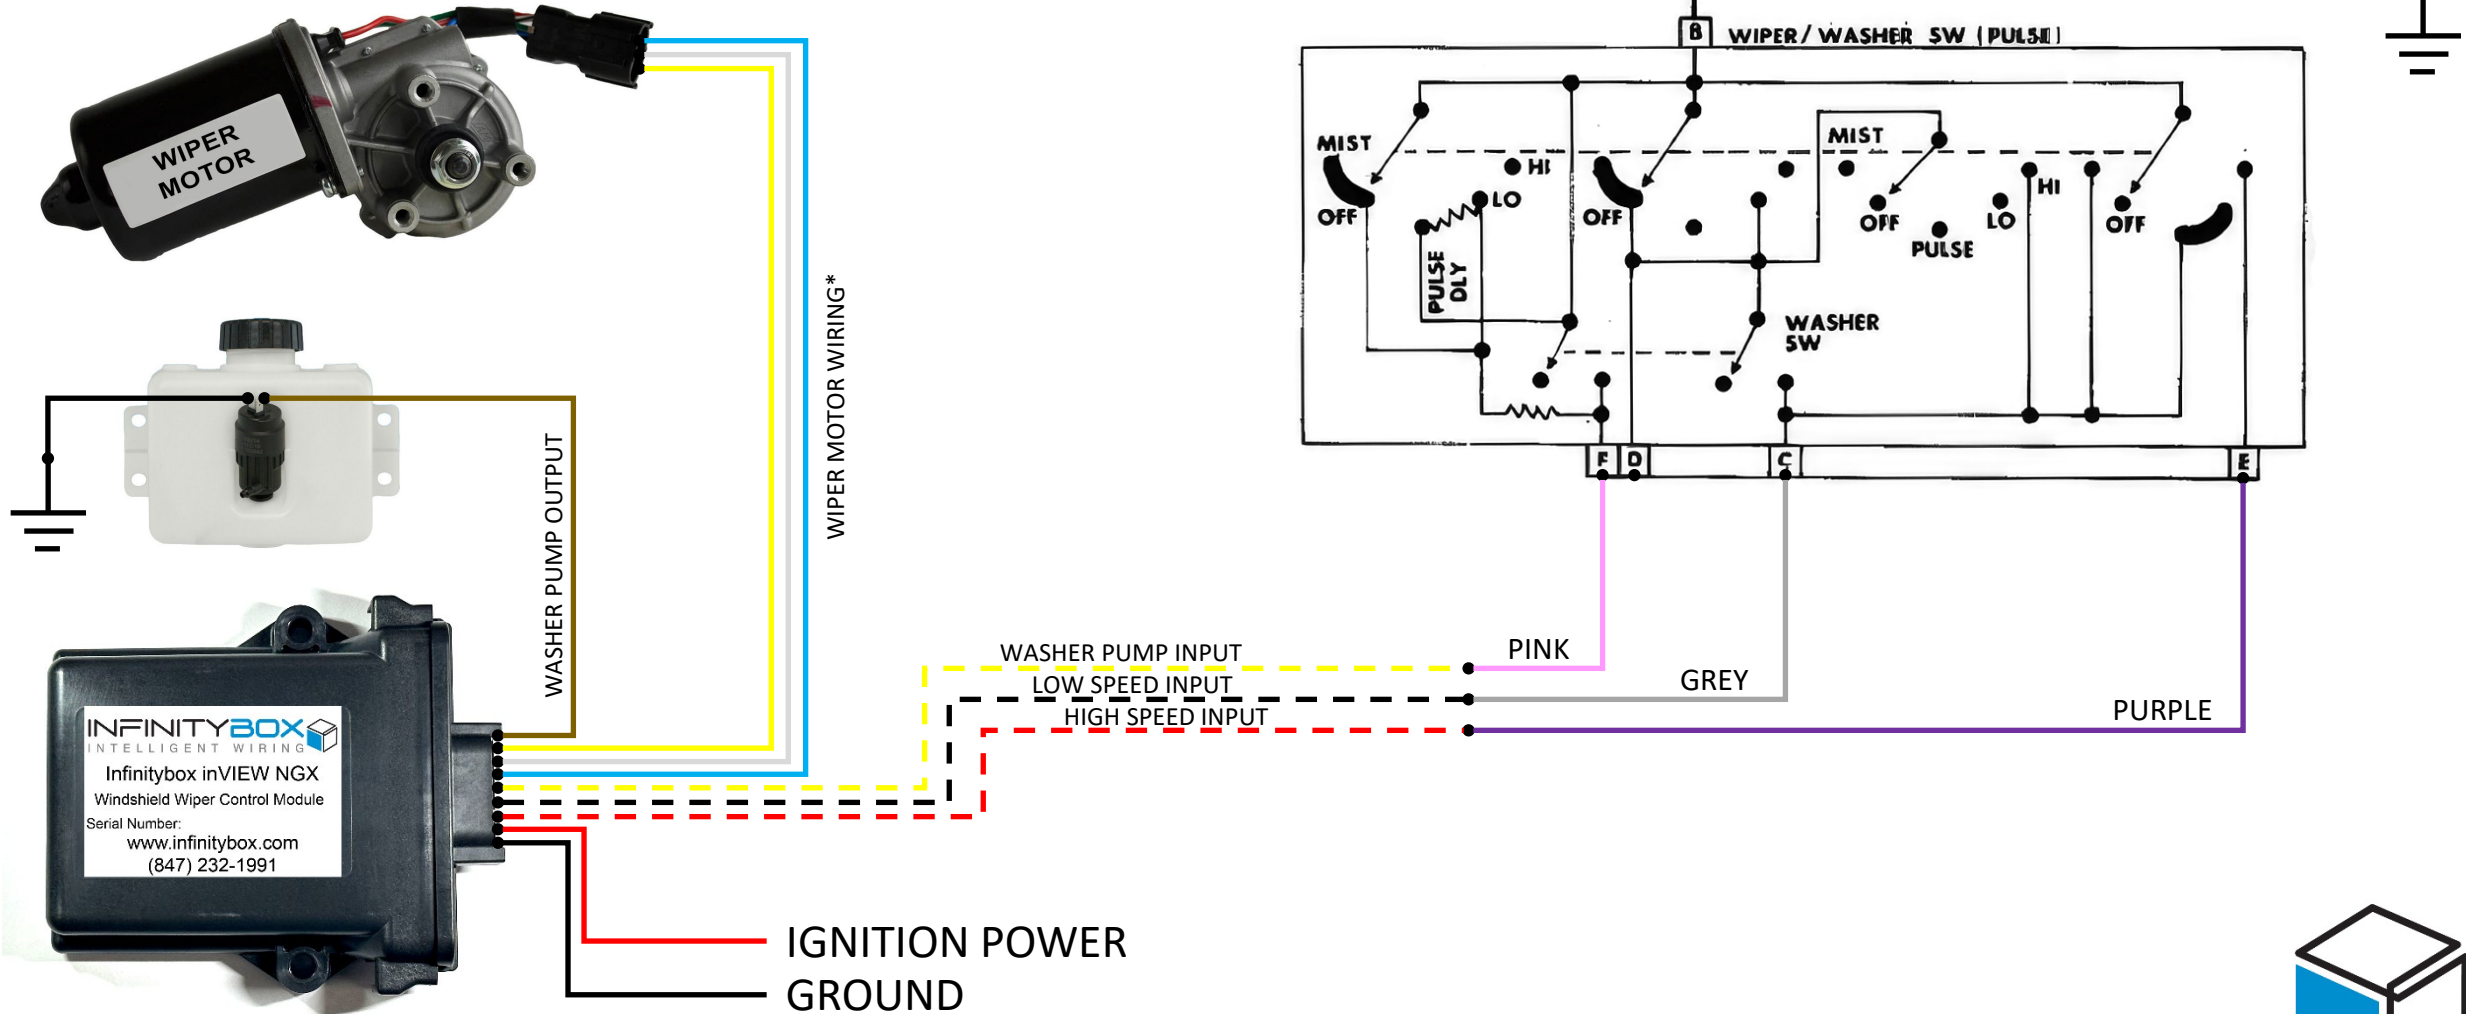

inVIEW Control with G-Body Column Switch

*NOTE: -Infinitybox wire Colors & Connector Positions will vary for different kits. See the Configuration Sheet that came with your kit for exact wire colors and locations.
 -Follow the instructions for your Coast-to-Park or Dynamic Park Wiper Motor